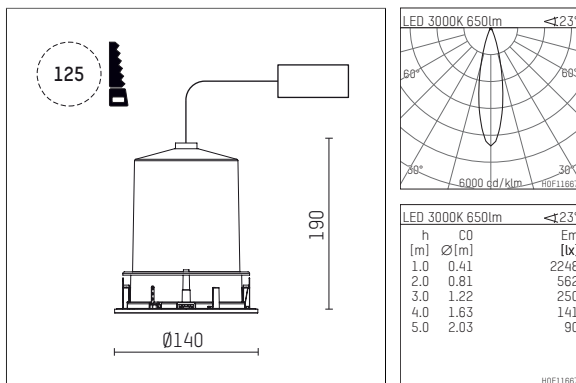

## 109 723 03 910 RD | white

complx.100 | IP65  
directional spotlight  
LED | 10 W 3000 K

- directional spotlight complx.100 IP65
- with a rim projecting over the ceiling
- for installation into suspended ceilings
- for LED 800 lm
- colour temperature: 3000 K
- colour rendering index: CRI >90
- L90 / B10 (50.000h)
- SDCM < 2
- net luminous flux: 650 lm
- total load: 10 W
- luminous efficacy: 65,0 lm/W
- rotationsymmetrical light distribution, medium
- safety cable for reflector module
- reflector of aluminium, mirror finish anodised
- beam angle:  $25^\circ$
- with external LED power unit, electronic (DALI), 220-240 V, 0/50/60 Hz
- amplitude dimming
- dimming range: 100-1 %
- power supply: supply cord 2x0,75 mm<sup>2</sup>, length: 200 mm
- housing of die cast aluminium
- safety glass, clear
- recessing ring of die cast aluminium
- height: 180 mm
- diameter: 145 mm, recessing diameter: 125 mm
- recessing depth: 190 mm, ceiling thickness: 2-25mm
- rotatable 360°, fixable setting, 0°-30° tiltable, fixable setting
- weight: 0,87 kg
- protection rating: IP65 (control gear IP20)
- protection class I
- 5 years Hoffmeister warranty
- Made in Germany
- impact resistance class: IK08
- certificates: manufactured according to DIN VDE 0711 / EN 60598, CE
- colour: white (RAL9016)
- 109 723 03 910 RD

## Optional accessories

| description accessory general  | dimensions in mm | item number    | pic.-No. |
|--|------------------|----------------|----------|
| IP65 box for LED-Power unit<br>Without power unit (included with DL100 downlight)<br>The recessing depth of the downlight increases(please refer to the mounting instruction for correct values) |                  | 119 000 00 721 | 01       |