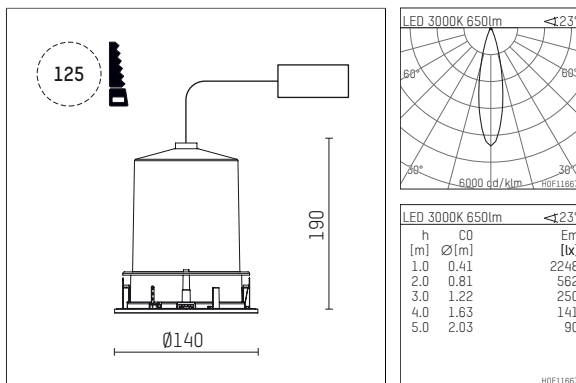

109 723 03 910 R | white

complx.100 | IP65
directional spotlight
LED | 10 W 3000 K

- directional spotlight complx.100 IP65
- with a rim projecting over the ceiling
- for installation into suspended ceilings
- for LED 800 lm
- colour temperature: 3000 K
- colour rendering index: CRI >90
- L90 / B10 (50.000h)
- SDCM < 2
- net luminous flux: 650 lm
- total load: 10 W
- luminous efficacy: 65,0 lm/W
- rotationsymmetrical light distribution, medium
- safety cable for reflector module
- reflector of aluminium, mirror finish anodised
- beam angle: 25 °
- with external LED power unit, electronic, 220-240 V, 50/60 Hz
- Dimming with external dimmers possible (trailing-edge and leading-edge)
- dimmable
- power supply: supply cord 2x0,75 mm², length: 200 mm
- housing of die cast aluminium
- safety glass, clear
- recessing ring of die cast aluminium
- height: 180 mm
- diameter: 145 mm, recessing diameter: 125 mm
- recessing depth: 190 mm, ceiling thickness: 2-25mm
- rotatable 360°, fixable setting, 0°-30° tiltable, fixable setting
- weight: 0,87 kg
- protection rating: IP65 (control gear IP20)
- protection class I
- 5 years Hoffmeister warranty
- Made in Germany
- impact resistance class: IK08
- certificates: manufactured according to DIN VDE 0711 / EN 60598, CE
- colour: white (RAL9016)
- 109 723 03 910 R

- Overview of accessories on the following page / s

109 723 03 910 R
accessory**Optional accessories**

description accessory general	dimensions in mm	item number	pic.-No.
IP65 box for LED-Power unit Without power unit (included with DL100 downlight) The recessing depth of the downlight increases(please refer to the mounting instruction for correct values)		119 000 00 721	01