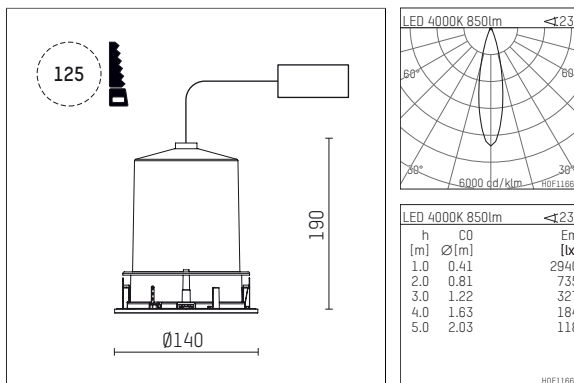

## 109 723 04 910 RD | white

complx.100 | IP65  
directional spotlight  
LED | 10 W 4000 K

- directional spotlight complx.100 IP65
- with a rim projecting over the ceiling
- for installation into suspended ceilings
- for LED 1050 lm
- colour temperature: 4000 K
- colour rendering index: CRI >80
- L90 / B10 (50.000h)
- SDCM < 3
- net luminous flux: 850 lm
- total load: 10 W
- luminous efficacy: 85,0 lm/W
- rotationsymmetrical light distribution, medium
- safety cable for reflector module
- reflector of aluminium, mirror finish anodised
- beam angle:  $25^\circ$
- with external LED power unit, electronic (DALI), 220-240 V, 0/50/60 Hz
- amplitude dimming
- dimming range: 100-1 %
- power supply: supply cord 2x0,75 mm<sup>2</sup>, length: 200 mm
- housing of die cast aluminium
- safety glass, clear
- recessing ring of die cast aluminium
- height: 180 mm
- diameter: 145 mm, recessing diameter: 125 mm
- recessing depth: 190 mm, ceiling thickness: 2-25mm
- rotatable 360°, fixable setting, 0°-30° tiltable, fixable setting
- weight: 0,87 kg
- protection rating: IP65 (control gear IP20)
- protection class I
- 5 years Hoffmeister warranty
- Made in Germany
- impact resistance class: IK08
- certificates: manufactured according to DIN VDE 0711 / EN 60598, CE
- colour: white (RAL9016)
- 109 723 04 910 RD

## Optional accessories

description accessory general	dimensions in mm	item number	pic.-No.
IP65 box for LED-Power unit Without power unit (included with DL100 downlight) The recessing depth of the downlight increases(please refer to the mounting instruction for correct values)		119 000 00 721	01