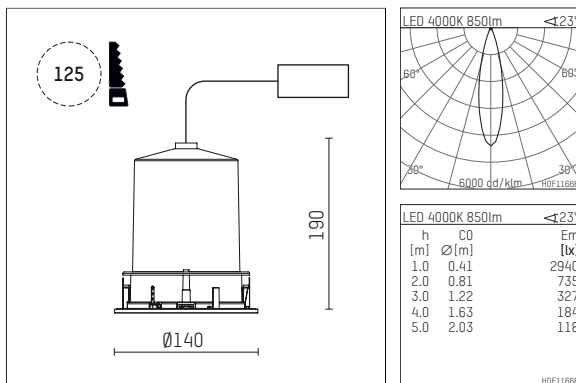

109 723 04 910 R | white

complx.100 | IP65
directional spotlight
LED | 10 W 4000 K

- directional spotlight complx.100 IP65
- with a rim projecting over the ceiling
- for installation into suspended ceilings
- for LED 1050 lm
- colour temperature: 4000 K
- colour rendering index: CRI >80
- L90 / B10 (50.000h)
- SDCM < 3
- net luminous flux: 850 lm
- total load: 10 W
- luminous efficacy: 85,0 lm/W
- rotationsymmetrical light distribution, medium
- safety cable for reflector module
- reflector of aluminium, mirror finish anodised
- beam angle: 25 °
- with external LED power unit, electronic, 220-240 V, 50/60 Hz
- Dimming with external dimmers possible (trailing-edge and leading-edge)
- dimmable
- power supply: supply cord 2x0,75 mm², length: 200 mm
- housing of die cast aluminium
- safety glass, clear
- recessing ring of die cast aluminium
- height: 180 mm
- diameter: 145 mm, recessing diameter: 125 mm
- recessing depth: 190 mm, ceiling thickness: 2-25mm
- rotatable 360°, fixable setting, 0°-30° tiltable, fixable setting
- weight: 0,87 kg
- protection rating: IP65 (control gear IP20)
- protection class I
- 5 years Hoffmeister warranty
- Made in Germany
- impact resistance class: IK08
- certificates: manufactured according to DIN VDE 0711 / EN 60598, CE
- colour: white (RAL9016)
- 109 723 04 910 R

- Overview of accessories on the following page / s

109 723 04 910 R
accessory

Optional accessories

description accessory general	dimensions in mm	item number	pic.-No.
IP65 box for LED-Power unit Without power unit (included with DL100 downlight) The recessing depth of the downlight increases(please refer to the mounting instruction for correct values)		119 000 00 721	01