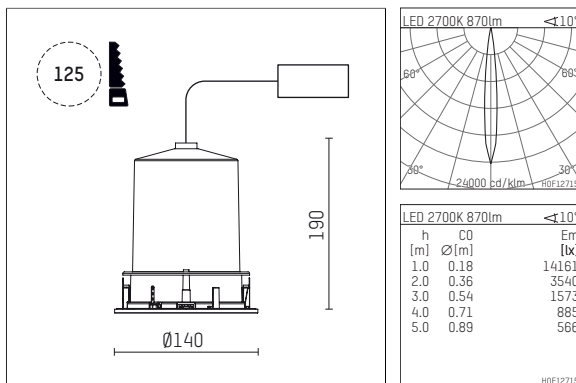

109 731 02 910 RD | white

complx.100 | IP65
directional spotlight
LED | 14 W 2700 K

- directional spotlight complx.100 IP65
- with a rim projecting over the ceiling
- for installation into suspended ceilings
- for LED 1060 lm
- colour temperature: 2700 K
- colour rendering index: CRI >90
- L90 / B10 (50.000h)
- SDCM < 2
- net luminous flux: 870 lm
- total load: 14 W
- luminous efficacy: 62,1 lm/W
- rotationsymmetrical light distribution, spot
- safety cable for reflector module
- reflector of aluminium, mirror finish anodised
- beam angle: 10°
- with external LED power unit, electronic (DALI), 220-240 V, 0/50/60 Hz
- amplitude dimming
- dimming range: 100-1 %
- power supply: supply cord 2x0,75 mm², length: 200 mm
- housing of die cast aluminium
- safety glass, clear
- recessing ring of die cast aluminium
- height: 180 mm
- diameter: 145 mm, recessing diameter: 125 mm
- recessing depth: 190 mm, ceiling thickness: 2-25mm
- rotatable 360°, fixable setting, 0°-30° tiltable, fixable setting
- weight: 0,95 kg
- protection rating: IP65 (control gear IP20)
- protection class I
- 5 years Hoffmeister warranty
- Made in Germany
- impact resistance class: IK08
- certificates: manufactured according to DIN VDE 0711 / EN 60598, CE
- colour: white (RAL9016)
- 109 731 02 910 RD

- Overview of accessories on the following page / s

109 731 02 910 RD
accessory

Optional accessories

description accessory general	dimensions in mm	item number	pic.-No.
IP65 box for LED-Power unit Without power unit (included with DL100 downlight) The recessing depth of the downlight increases(please refer to the mounting instruction for correct values)		119 000 00 721	01