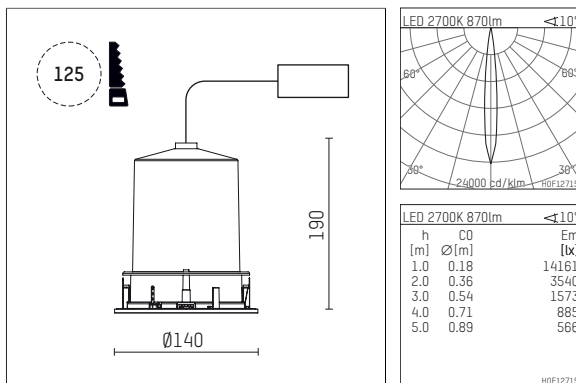

## 109 731 02 910 R | white

complx.100 | IP65  
directional spotlight  
LED | 14 W 2700 K

- directional spotlight complx.100 IP65
- with a rim projecting over the ceiling
- for installation into suspended ceilings
- for LED 1060 lm
- colour temperature: 2700 K
- colour rendering index: CRI >90
- L90 / B10 (50.000h)
- SDCM < 2
- net luminous flux: 870 lm
- total load: 14 W
- luminous efficacy: 62,1 lm/W
- rotationsymmetrical light distribution, spot
- safety cable for reflector module
- reflector of aluminium, mirror finish anodised
- beam angle:  $10^\circ$
- with external LED power unit, electronic, 220-240 V, 50/60 Hz
- Dimming with external dimmers possible (trailing-edge and leading-edge)
- dimmable
- power supply: supply cord 2x0,75 mm<sup>2</sup>, length: 200 mm
- housing of die cast aluminium
- safety glass, clear
- recessing ring of die cast aluminium
- height: 180 mm
- diameter: 145 mm, recessing diameter: 125 mm
- recessing depth: 190 mm, ceiling thickness: 2-25mm
- rotatable 360°, fixable setting, 0°-30° tiltable, fixable setting
- weight: 0,95 kg
- protection rating: IP65 (control gear IP20)
- protection class I
- 5 years Hoffmeister warranty
- Made in Germany
- impact resistance class: IK08
- certificates: manufactured according to DIN VDE 0711 / EN 60598, CE
- colour: white (RAL9016)
- 109 731 02 910 R

- Overview of accessories on the following page / s

109 731 02 910 R  
**accessory****Optional accessories**

description accessory general	dimensions in mm	item number	pic.-No.
IP65 box for LED-Power unit Without power unit (included with DL100 downlight) The recessing depth of the downlight increases(please refer to the mounting instruction for correct values)		119 000 00 721	01