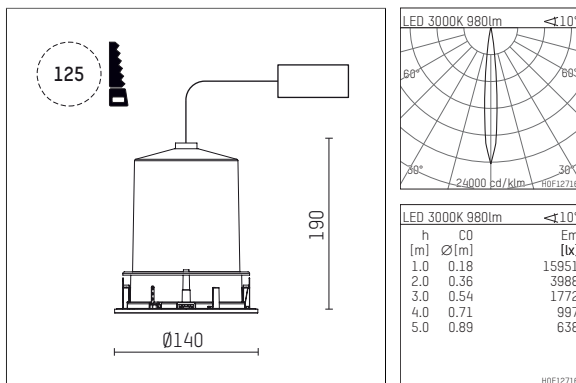

109 731 03 910 RD | white

complx.100 | IP65
directional spotlight
LED | 14 W 3000 K

- directional spotlight complx.100 IP65
- with a rim projecting over the ceiling
- for installation into suspended ceilings
- for LED 1200 lm
- colour temperature: 3000 K
- colour rendering index: CRI >90
- L90 / B10 (50.000h)
- SDCM < 2
- net luminous flux: 980 lm
- total load: 14 W
- luminous efficacy: 70,0 lm/W
- rotationsymmetrical light distribution, spot
- safety cable for reflector module
- reflector of aluminium, mirror finish anodised
- beam angle: 10°
- with external LED power unit, electronic (DALI), 220-240 V, 0/50/60 Hz
- amplitude dimming
- dimming range: 100-1 %
- power supply: supply cord 2x0,75 mm², length: 200 mm
- housing of die cast aluminium
- safety glass, clear
- recessing ring of die cast aluminium
- height: 180 mm
- diameter: 145 mm, recessing diameter: 125 mm
- recessing depth: 190 mm, ceiling thickness: 2-25mm
- rotatable 360°, fixable setting, 0°-30° tiltable, fixable setting
- weight: 0,95 kg
- protection rating: IP65 (control gear IP20)
- protection class I
- 5 years Hoffmeister warranty
- Made in Germany
- impact resistance class: IK08
- certificates: manufactured according to DIN VDE 0711 / EN 60598, CE
- colour: white (RAL9016)
- 109 731 03 910 RD

- Overview of accessories on the following page / s

109 731 03 910 RD
accessory

Optional accessories

description accessory general	dimensions in mm	item number	pic.-No.
IP65 box for LED-Power unit Without power unit (included with DL100 downlight) The recessing depth of the downlight increases(please refer to the mounting instruction for correct values)		119 000 00 721	01