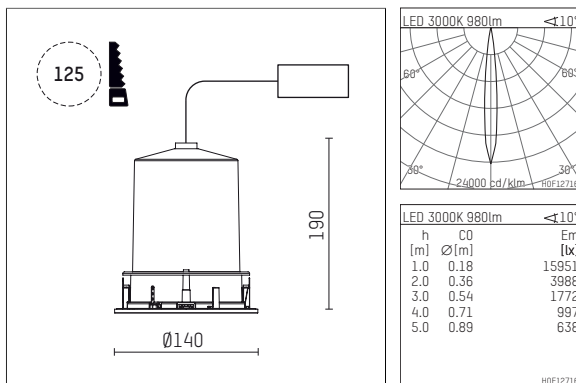

109 731 03 910 R | white

complx.100 | IP65
directional spotlight
LED | 14 W 3000 K

- directional spotlight complx.100 IP65
- with a rim projecting over the ceiling
- for installation into suspended ceilings
- for LED 1200 lm
- colour temperature: 3000 K
- colour rendering index: CRI >90
- L90 / B10 (50.000h)
- SDCM < 2
- net luminous flux: 980 lm
- total load: 14 W
- luminous efficacy: 70,0 lm/W
- rotationsymmetrical light distribution, spot
- safety cable for reflector module
- reflector of aluminium, mirror finish anodised
- beam angle: 10°
- with external LED power unit, electronic, 220-240 V, 50/60 Hz
- Dimming with external dimmers possible (trailing-edge and leading-edge)
- dimmable
- power supply: supply cord 2x0,75 mm², length: 200 mm
- housing of die cast aluminium
- safety glass, clear
- recessing ring of die cast aluminium
- height: 180 mm
- diameter: 145 mm, recessing diameter: 125 mm
- recessing depth: 190 mm, ceiling thickness: 2-25mm
- rotatable 360°, fixable setting, 0°-30° tiltable, fixable setting
- weight: 0,95 kg
- protection rating: IP65 (control gear IP20)
- protection class I
- 5 years Hoffmeister warranty
- Made in Germany
- impact resistance class: IK08
- certificates: manufactured according to DIN VDE 0711 / EN 60598, CE
- colour: white (RAL9016)
- 109 731 03 910 R

- Overview of accessories on the following page / s

109 731 03 910 R
accessory

Optional accessories

description accessory general	dimensions in mm	item number	pic.-No.
IP65 box for LED-Power unit Without power unit (included with DL100 downlight) The recessing depth of the downlight increases(please refer to the mounting instruction for correct values)		119 000 00 721	01