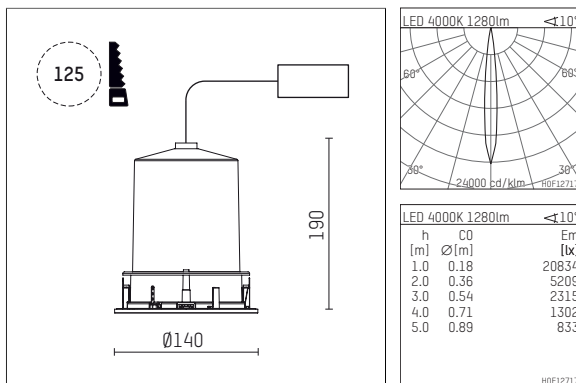

109 731 04 910 RD | white

complx.100 | IP65
directional spotlight
LED | 14 W 4000 K

- directional spotlight complx.100 IP65
- with a rim projecting over the ceiling
- for installation into suspended ceilings
- for LED 1560 lm
- colour temperature: 4000 K
- colour rendering index: CRI >80
- L90 / B10 (50.000h)
- SDCM < 2
- net luminous flux: 1280 lm
- total load: 14 W
- luminous efficacy: 91,4 lm/W
- rotationsymmetrical light distribution, spot
- safety cable for reflector module
- reflector of aluminium, mirror finish anodised
- beam angle: 10 °
- with external LED power unit, electronic (DALI), 220-240 V, 0/50/60 Hz
- amplitude dimming
- dimming range: 100-1 %
- power supply: supply cord 2x0,75 mm², length: 200 mm
- housing of die cast aluminium
- safety glass, clear
- recessing ring of die cast aluminium
- height: 180 mm
- diameter: 145 mm, recessing diameter: 125 mm
- recessing depth: 190 mm, ceiling thickness: 2-25mm
- rotatable 360°, fixable setting, 0°-30° tiltable, fixable setting
- weight: 0,95 kg
- protection rating: IP65 (control gear IP20)
- protection class I
- 5 years Hoffmeister warranty
- Made in Germany
- impact resistance class: IK08
- certificates: manufactured according to DIN VDE 0711 / EN 60598, CE
- colour: white (RAL9016)
- 109 731 04 910 RD

- Overview of accessories on the following page / s

109 731 04 910 RD
accessory

Optional accessories

| description accessory general | dimensions in mm | item number | pic.-No. |
|--|------------------|----------------|----------|
| IP65 box for LED-Power unit Without power unit (included with DL100 downlight) The recessing depth of the downlight increases(please refer to the mounting instruction for correct values) | | 119 000 00 721 | 01 |