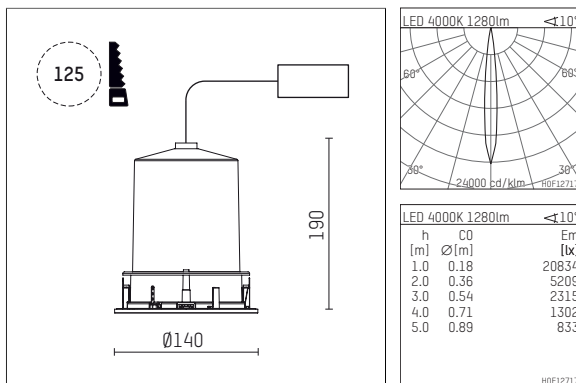

109 731 04 910 R | white

complx.100 | IP65
directional spotlight
LED | 14 W 4000 K

- directional spotlight complx.100 IP65
- with a rim projecting over the ceiling
- for installation into suspended ceilings
- for LED 1560 lm
- colour temperature: 4000 K
- colour rendering index: CRI >80
- L90 / B10 (50.000h)
- SDCM < 2
- net luminous flux: 1280 lm
- total load: 14 W
- luminous efficacy: 91,4 lm/W
- rotationsymmetrical light distribution, spot
- safety cable for reflector module
- reflector of aluminium, mirror finish anodised
- beam angle: 10°
- with external LED power unit, electronic, 220-240 V, 50/60 Hz
- Dimming with external dimmers possible (trailing-edge and leading-edge)
- dimmable
- power supply: supply cord 2x0,75 mm², length: 200 mm
- housing of die cast aluminium
- safety glass, clear
- recessing ring of die cast aluminium
- height: 180 mm
- diameter: 145 mm, recessing diameter: 125 mm
- recessing depth: 190 mm, ceiling thickness: 2-25mm
- rotatable 360°, fixable setting, 0°-30° tiltable, fixable setting
- weight: 0,95 kg
- protection rating: IP65 (control gear IP20)
- protection class I
- 5 years Hoffmeister warranty
- Made in Germany
- impact resistance class: IK08
- certificates: manufactured according to DIN VDE 0711 / EN 60598, CE
- colour: white (RAL9016)
- 109 731 04 910 R

- Overview of accessories on the following page / s

109 731 04 910 R
accessory

Optional accessories

description accessory general	dimensions in mm	item number	pic.-No.
IP65 box for LED-Power unit Without power unit (included with DL100 downlight) The recessing depth of the downlight increases(please refer to the mounting instruction for correct values)		119 000 00 721	01