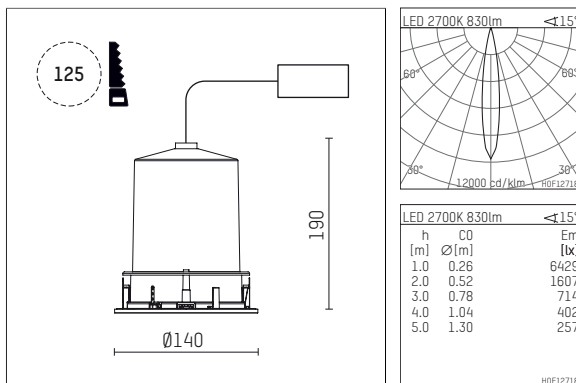

109 732 02 910 RD | white

complx.100 | IP65
directional spotlight
LED | 14 W 2700 K

- directional spotlight complx.100 IP65
- with a rim projecting over the ceiling
- for installation into suspended ceilings
- for LED 1060 lm
- colour temperature: 2700 K
- colour rendering index: CRI >90
- L90 / B10 (50.000h)
- SDCM < 2
- net luminous flux: 830 lm
- total load: 14 W
- luminous efficacy: 59,3 lm/W
- rotationsymmetrical light distribution, spot
- safety cable for reflector module
- reflector of aluminium, mirror finish anodised
- beam angle: 15°
- with external LED power unit, electronic (DALI), 220-240 V, 0/50/60 Hz
- amplitude dimming
- dimming range: 100-1 %
- power supply: supply cord 2x0,75 mm², length: 200 mm
- housing of die cast aluminium
- safety glass, clear
- recessing ring of die cast aluminium
- height: 180 mm
- diameter: 145 mm, recessing diameter: 125 mm
- recessing depth: 190 mm, ceiling thickness: 2-25mm
- rotatable 360°, fixable setting, 0°-30° tiltable, fixable setting
- weight: 0,95 kg
- protection rating: IP65 (control gear IP20)
- protection class I
- 5 years Hoffmeister warranty
- Made in Germany
- impact resistance class: IK08
- certificates: manufactured according to DIN VDE 0711 / EN 60598, CE
- colour: white (RAL9016)
- 109 732 02 910 RD

- Overview of accessories on the following page / s

109 732 02 910 RD
accessory**Optional accessories**

| description accessory general | dimensions in mm | item number | pic.-No. |
|--|------------------|----------------|----------|
| IP65 box for LED-Power unit Without power unit (included with DL100 downlight) The recessing depth of the downlight increases(please refer to the mounting instruction for correct values) | | 119 000 00 721 | 01 |