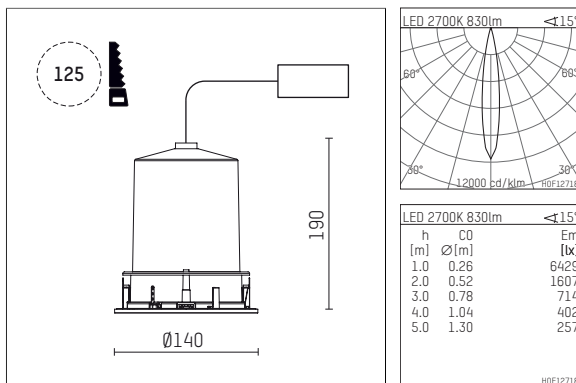

109 732 02 910 R | white

complx.100 | IP65
directional spotlight
LED | 14 W 2700 K

- directional spotlight complx.100 IP65
- with a rim projecting over the ceiling
- for installation into suspended ceilings
- for LED 1060 lm
- colour temperature: 2700 K
- colour rendering index: CRI >90
- L90 / B10 (50.000h)
- SDCM < 2
- net luminous flux: 830 lm
- total load: 14 W
- luminous efficacy: 59,3 lm/W
- rotationsymmetrical light distribution, spot
- safety cable for reflector module
- reflector of aluminium, mirror finish anodised
- beam angle: 15°
- with external LED power unit, electronic, 220-240 V, 50/60 Hz
- Dimming with external dimmers possible (trailing-edge and leading-edge)
- dimmable
- power supply: supply cord 2x0,75 mm², length: 200 mm
- housing of die cast aluminium
- safety glass, clear
- recessing ring of die cast aluminium
- height: 180 mm
- diameter: 145 mm, recessing diameter: 125 mm
- recessing depth: 190 mm, ceiling thickness: 2-25mm
- rotatable 360°, fixable setting, 0°-30° tiltable, fixable setting
- weight: 0,95 kg
- protection rating: IP65 (control gear IP20)
- protection class I
- 5 years Hoffmeister warranty
- Made in Germany
- impact resistance class: IK08
- certificates: manufactured according to DIN VDE 0711 / EN 60598, CE
- colour: white (RAL9016)
- 109 732 02 910 R

- Overview of accessories on the following page / s

109 732 02 910 R
accessory**Optional accessories**

description accessory general	dimensions in mm	item number	pic.-No.
IP65 box for LED-Power unit Without power unit (included with DL100 downlight) The recessing depth of the downlight increases(please refer to the mounting instruction for correct values)		119 000 00 721	01