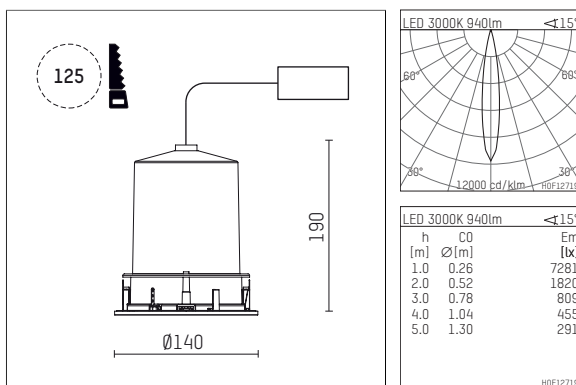

109 732 03 910 RD | white

complx.100 | IP65
directional spotlight
LED | 14 W 3000 K

- directional spotlight complx.100 IP65
- with a rim projecting over the ceiling
- for installation into suspended ceilings
- for LED 1200 lm
- colour temperature: 3000 K
- colour rendering index: CRI >90
- L90 / B10 (50.000h)
- SDCM < 2
- net luminous flux: 940 lm
- total load: 14 W
- luminous efficacy: 67,1 lm/W
- rotationsymmetrical light distribution, spot
- safety cable for reflector module
- reflector of aluminium, mirror finish anodised
- beam angle: 15°
- with external LED power unit, electronic (DALI), 220-240 V, 0/50/60 Hz
- amplitude dimming
- dimming range: 100-1 %
- power supply: supply cord 2x0,75 mm², length: 200 mm
- housing of die cast aluminium
- safety glass, clear
- recessing ring of die cast aluminium
- height: 180 mm
- diameter: 145 mm, recessing diameter: 125 mm
- recessing depth: 190 mm, ceiling thickness: 2-25mm
- rotatable 360°, fixable setting, 0°-30° tiltable, fixable setting
- weight: 0,95 kg
- protection rating: IP65 (control gear IP20)
- protection class I
- 5 years Hoffmeister warranty
- Made in Germany
- impact resistance class: IK08
- certificates: manufactured according to DIN VDE 0711 / EN 60598, CE
- colour: white (RAL9016)
- 109 732 03 910 RD

- Overview of accessories on the following page / s

109 732 03 910 RD
accessory**Optional accessories**

description accessory general	dimensions in mm	item number	pic.-No.
IP65 box for LED-Power unit Without power unit (included with DL100 downlight) The recessing depth of the downlight increases(please refer to the mounting instruction for correct values)		119 000 00 721	01