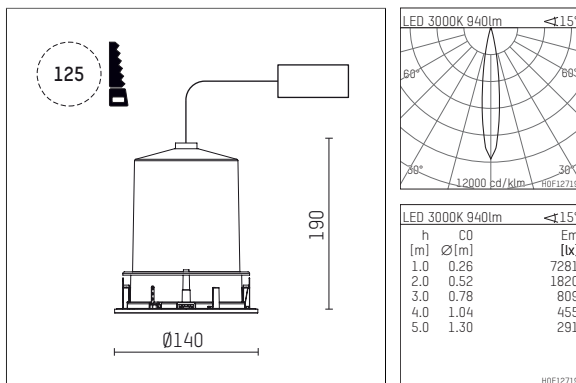

109 732 03 910 R | white

complx.100 | IP65
directional spotlight
LED | 14 W 3000 K

- directional spotlight complx.100 IP65
- with a rim projecting over the ceiling
- for installation into suspended ceilings
- for LED 1200 lm
- colour temperature: 3000 K
- colour rendering index: CRI >90
- L90 / B10 (50.000h)
- SDCM < 2
- net luminous flux: 940 lm
- total load: 14 W
- luminous efficacy: 67,1 lm/W
- rotationsymmetrical light distribution, spot
- safety cable for reflector module
- reflector of aluminium, mirror finish anodised
- beam angle: 15°
- with external LED power unit, electronic, 220-240 V, 50/60 Hz
- Dimming with external dimmers possible (trailing-edge and leading-edge)
- dimmable
- power supply: supply cord 2x0,75 mm², length: 200 mm
- housing of die cast aluminium
- safety glass, clear
- recessing ring of die cast aluminium
- height: 180 mm
- diameter: 145 mm, recessing diameter: 125 mm
- recessing depth: 190 mm, ceiling thickness: 2-25mm
- rotatable 360°, fixable setting, 0°-30° tiltable, fixable setting
- weight: 0,95 kg
- protection rating: IP65 (control gear IP20)
- protection class I
- 5 years Hoffmeister warranty
- Made in Germany
- impact resistance class: IK08
- certificates: manufactured according to DIN VDE 0711 / EN 60598, CE
- colour: white (RAL9016)
- 109 732 03 910 R

- Overview of accessories on the following page / s

109 732 03 910 R
accessory**Optional accessories**

description accessory general	dimensions in mm	item number	pic.-No.
IP65 box for LED-Power unit Without power unit (included with DL100 downlight) The recessing depth of the downlight increases(please refer to the mounting instruction for correct values)		119 000 00 721	01