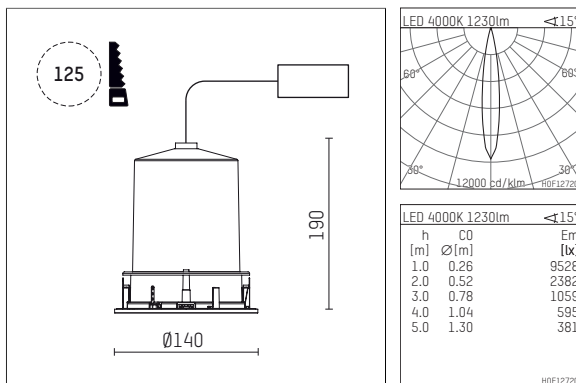

## 109 732 04 910 R | white

complx.100 | IP65  
directional spotlight  
LED | 14 W 4000 K

- directional spotlight complx.100 IP65
- with a rim projecting over the ceiling
- for installation into suspended ceilings
- for LED 1560 lm
- colour temperature: 4000 K
- colour rendering index: CRI >80
- L90 / B10 (50.000h)
- SDCM < 2
- net luminous flux: 1230 lm
- total load: 14 W
- luminous efficacy: 87,9 lm/W
- rotationsymmetrical light distribution, spot
- safety cable for reflector module
- reflector of aluminium, mirror finish anodised
- beam angle: 15 °
- with external LED power unit, electronic, 220-240 V, 50/60 Hz
- Dimming with external dimmers possible (trailing-edge and leading-edge)
- dimmable
- power supply: supply cord 2x0,75 mm<sup>2</sup>, length: 200 mm
- housing of die cast aluminium
- safety glass, clear
- recessing ring of die cast aluminium
- height: 180 mm
- diameter: 145 mm, recessing diameter: 125 mm
- recessing depth: 190 mm, ceiling thickness: 2-25mm
- rotatable 360°, fixable setting, 0°-30° tiltable, fixable setting
- weight: 0,95 kg
- protection rating: IP65 (control gear IP20)
- protection class I
- 5 years Hoffmeister warranty
- Made in Germany
- impact resistance class: IK08
- certificates: manufactured according to DIN VDE 0711 / EN 60598, CE
- colour: white (RAL9016)
- 109 732 04 910 R

## Optional accessories

description accessory general	dimensions in mm	item number	pic.-No.
IP65 box for LED-Power unit Without power unit (included with DL100 downlight) The recessing depth of the downlight increases(please refer to the mounting instruction for correct values)		119 000 00 721	01