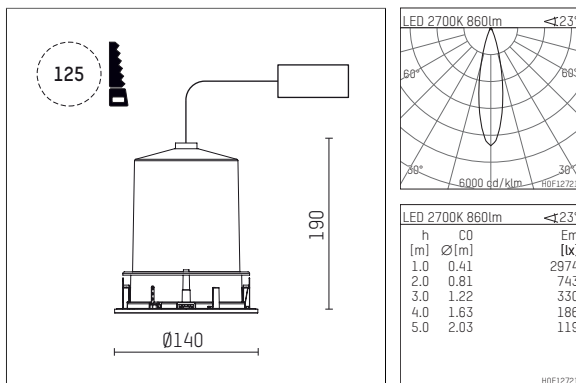

109 733 02 910 RD | white

complx.100 | IP65
directional spotlight
LED | 14 W 2700 K

- directional spotlight complx.100 IP65
- with a rim projecting over the ceiling
- for installation into suspended ceilings
- for LED 1060 lm
- colour temperature: 2700 K
- colour rendering index: CRI >90
- L90 / B10 (50.000h)
- SDCM < 2
- net luminous flux: 860 lm
- total load: 14 W
- luminous efficacy: 61,4 lm/W
- rotationsymmetrical light distribution, medium
- safety cable for reflector module
- reflector of aluminium, mirror finish anodised
- beam angle: 25°
- with external LED power unit, electronic (DALI), 220-240 V, 0/50/60 Hz
- amplitude dimming
- dimming range: 100-1 %
- power supply: supply cord 2x0,75 mm², length: 200 mm
- housing of die cast aluminium
- safety glass, clear
- recessing ring of die cast aluminium
- height: 180 mm
- diameter: 145 mm, recessing diameter: 125 mm
- recessing depth: 190 mm, ceiling thickness: 2-25mm
- rotatable 360°, fixable setting, 0°-30° tiltable, fixable setting
- weight: 0,95 kg
- protection rating: IP65 (control gear IP20)
- protection class I
- 5 years Hoffmeister warranty
- Made in Germany
- impact resistance class: IK08
- certificates: manufactured according to DIN VDE 0711 / EN 60598, CE
- colour: white (RAL9016)
- 109 733 02 910 RD

- Overview of accessories on the following page / s

109 733 02 910 RD
accessory

Optional accessories

description accessory general	dimensions in mm	item number	pic.-No.
IP65 box for LED-Power unit Without power unit (included with DL100 downlight) The recessing depth of the downlight increases(please refer to the mounting instruction for correct values)		119 000 00 721	01