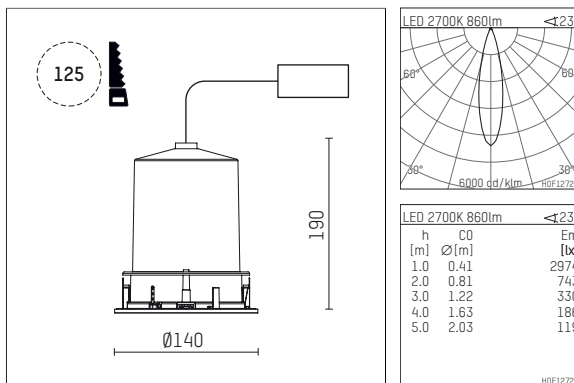

109 733 02 910 R | white

complx.100 | IP65
directional spotlight
LED | 14 W 2700 K

- directional spotlight complx.100 IP65
- with a rim projecting over the ceiling
- for installation into suspended ceilings
- for LED 1060 lm
- colour temperature: 2700 K
- colour rendering index: CRI >90
- L90 / B10 (50.000h)
- SDCM < 2
- net luminous flux: 860 lm
- total load: 14 W
- luminous efficacy: 61,4 lm/W
- rotationsymmetrical light distribution, medium
- safety cable for reflector module
- reflector of aluminium, mirror finish anodised
- beam angle: 25 °
- with external LED power unit, electronic, 220-240 V, 50/60 Hz
- Dimming with external dimmers possible (trailing-edge and leading-edge)
- dimmable
- power supply: supply cord 2x0,75 mm², length: 200 mm
- housing of die cast aluminium
- safety glass, clear
- recessing ring of die cast aluminium
- height: 180 mm
- diameter: 145 mm, recessing diameter: 125 mm
- recessing depth: 190 mm, ceiling thickness: 2-25mm
- rotatable 360°, fixable setting, 0°-30° tiltable, fixable setting
- weight: 0,95 kg
- protection rating: IP65 (control gear IP20)
- protection class I
- 5 years Hoffmeister warranty
- Made in Germany
- impact resistance class: IK08
- certificates: manufactured according to DIN VDE 0711 / EN 60598, CE
- colour: white (RAL9016)
- 109 733 02 910 R

- Overview of accessories on the following page / s

109 733 02 910 R
accessory

Optional accessories

description accessory general	dimensions in mm	item number	pic.-No.
IP65 box for LED-Power unit Without power unit (included with DL100 downlight) The recessing depth of the downlight increases(please refer to the mounting instruction for correct values)		119 000 00 721	01