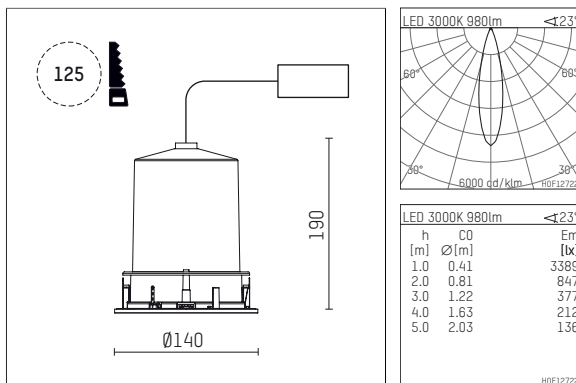

## 109 733 03 910 RD | white

complx.100 | IP65  
directional spotlight  
LED | 14 W 3000 K

- directional spotlight complx.100 IP65
- with a rim projecting over the ceiling
- for installation into suspended ceilings
- for LED 1200 lm
- colour temperature: 3000 K
- colour rendering index: CRI >90
- L90 / B10 (50.000h)
- SDCM < 2
- net luminous flux: 980 lm
- total load: 14 W
- luminous efficacy: 70,0 lm/W
- rotationsymmetrical light distribution, medium
- safety cable for reflector module
- reflector of aluminium, mirror finish anodised
- beam angle: 25 °
- with external LED power unit, electronic (DALI), 220-240 V, 0/50/60 Hz
- amplitude dimming
- dimming range: 100-1 %
- power supply: supply cord 2x0,75 mm<sup>2</sup>, length: 200 mm
- housing of die cast aluminium
- safety glass, clear
- recessing ring of die cast aluminium
- height: 180 mm
- diameter: 145 mm, recessing diameter: 125 mm
- recessing depth: 190 mm, ceiling thickness: 2-25mm
- rotatable 360°, fixable setting, 0°-30° tiltable, fixable setting
- weight: 0,95 kg
- protection rating: IP65 (control gear IP20)
- protection class I
- 5 years Hoffmeister warranty
- Made in Germany
- impact resistance class: IK08
- certificates: manufactured according to DIN VDE 0711 / EN 60598, CE
- colour: white (RAL9016)
- 109 733 03 910 RD

## Optional accessories

description accessory general	dimensions in mm	item number	pic.-No.
IP65 box for LED-Power unit Without power unit (included with DL100 downlight) The recessing depth of the downlight increases(please refer to the mounting instruction for correct values)		119 000 00 721	01