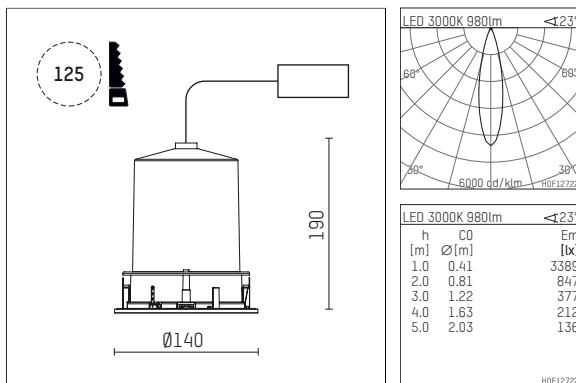

109 733 03 910 R | white

complx.100 | IP65
directional spotlight
LED | 14 W 3000 K

- directional spotlight complx.100 IP65
- with a rim projecting over the ceiling
- for installation into suspended ceilings
- for LED 1200 lm
- colour temperature: 3000 K
- colour rendering index: CRI >90
- L90 / B10 (50.000h)
- SDCM < 2
- net luminous flux: 980 lm
- total load: 14 W
- luminous efficacy: 70,0 lm/W
- rotationsymmetrical light distribution, medium
- safety cable for reflector module
- reflector of aluminium, mirror finish anodised
- beam angle: 25°
- with external LED power unit, electronic, 220-240 V, 50/60 Hz
- Dimming with external dimmers possible (trailing-edge and leading-edge)
- dimmable
- power supply: supply cord 2x0,75 mm², length: 200 mm
- housing of die cast aluminium
- safety glass, clear
- recessing ring of die cast aluminium
- height: 180 mm
- diameter: 145 mm, recessing diameter: 125 mm
- recessing depth: 190 mm, ceiling thickness: 2-25mm
- rotatable 360°, fixable setting, 0°-30° tiltable, fixable setting
- weight: 0,95 kg
- protection rating: IP65 (control gear IP20)
- protection class I
- 5 years Hoffmeister warranty
- Made in Germany
- impact resistance class: IK08
- certificates: manufactured according to DIN VDE 0711 / EN 60598, CE
- colour: white (RAL9016)
- 109 733 03 910 R

- Overview of accessories on the following page / s

109 733 03 910 R
accessory**Optional accessories**

description accessory general	dimensions in mm	item number	pic.-No.
IP65 box for LED-Power unit Without power unit (included with DL100 downlight) The recessing depth of the downlight increases(please refer to the mounting instruction for correct values)		119 000 00 721	01