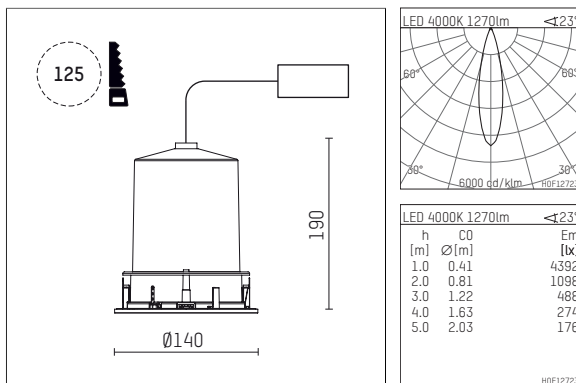

109 733 04 910 RD | white

complx.100 | IP65
directional spotlight
LED | 14 W 4000 K

- directional spotlight complx.100 IP65
- with a rim projecting over the ceiling
- for installation into suspended ceilings
- for LED 1560 lm
- colour temperature: 4000 K
- colour rendering index: CRI >80
- L90 / B10 (50.000h)
- SDCM < 2
- net luminous flux: 1270 lm
- total load: 14 W
- luminous efficacy: 90,7 lm/W
- rotationsymmetrical light distribution, medium
- safety cable for reflector module
- reflector of aluminium, mirror finish anodised
- beam angle: 25 °
- with external LED power unit, electronic (DALI), 220-240 V, 0/50/60 Hz
- amplitude dimming
- dimming range: 100-1 %
- power supply: supply cord 2x0,75 mm², length: 200 mm
- housing of die cast aluminium
- safety glass, clear
- recessing ring of die cast aluminium
- height: 180 mm
- diameter: 145 mm, recessing diameter: 125 mm
- recessing depth: 190 mm, ceiling thickness: 2-25mm
- rotatable 360°, fixable setting, 0°-30° tiltable, fixable setting
- weight: 0,95 kg
- protection rating: IP65 (control gear IP20)
- protection class I
- 5 years Hoffmeister warranty
- Made in Germany
- impact resistance class: IK08
- certificates: manufactured according to DIN VDE 0711 / EN 60598, CE
- colour: white (RAL9016)
- 109 733 04 910 RD

- Overview of accessories on the following page / s

109 733 04 910 RD
accessory

Optional accessories

description accessory general	dimensions in mm	item number	pic.-No.
IP65 box for LED-Power unit Without power unit (included with DL100 downlight) The recessing depth of the downlight increases(please refer to the mounting instruction for correct values)		119 000 00 721	01