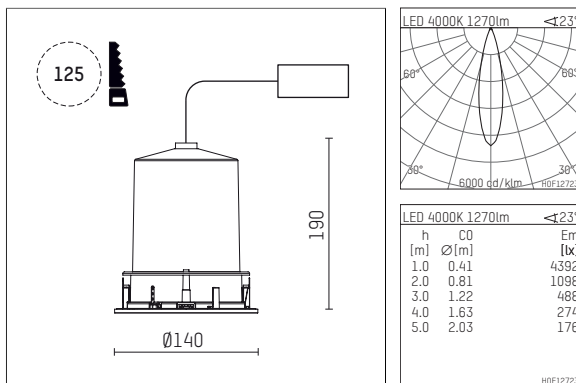

## 109 733 04 910 R | white

complx.100 | IP65  
directional spotlight  
LED | 14 W 4000 K

- directional spotlight complx.100 IP65
- with a rim projecting over the ceiling
- for installation into suspended ceilings
- for LED 1560 lm
- colour temperature: 4000 K
- colour rendering index: CRI >80
- L90 / B10 (50.000h)
- SDCM < 2
- net luminous flux: 1270 lm
- total load: 14 W
- luminous efficacy: 90,7 lm/W
- rotationsymmetrical light distribution, medium
- safety cable for reflector module
- reflector of aluminium, mirror finish anodised
- beam angle: 25 °
- with external LED power unit, electronic, 220-240 V, 50/60 Hz
- Dimming with external dimmers possible (trailing-edge and leading-edge)
- dimmable
- power supply: supply cord 2x0,75 mm<sup>2</sup>, length: 200 mm
- housing of die cast aluminium
- safety glass, clear
- recessing ring of die cast aluminium
- height: 180 mm
- diameter: 145 mm, recessing diameter: 125 mm
- recessing depth: 190 mm, ceiling thickness: 2-25mm
- rotatable 360°, fixable setting, 0°-30° tiltable, fixable setting
- weight: 0,95 kg
- protection rating: IP65 (control gear IP20)
- protection class I
- 5 years Hoffmeister warranty
- Made in Germany
- impact resistance class: IK08
- certificates: manufactured according to DIN VDE 0711 / EN 60598, CE
- colour: white (RAL9016)
- 109 733 04 910 R

## Optional accessories

description accessory general	dimensions in mm	item number	pic.-No.
IP65 box for LED-Power unit Without power unit (included with DL100 downlight) The recessing depth of the downlight increases(please refer to the mounting instruction for correct values)		119 000 00 721	01