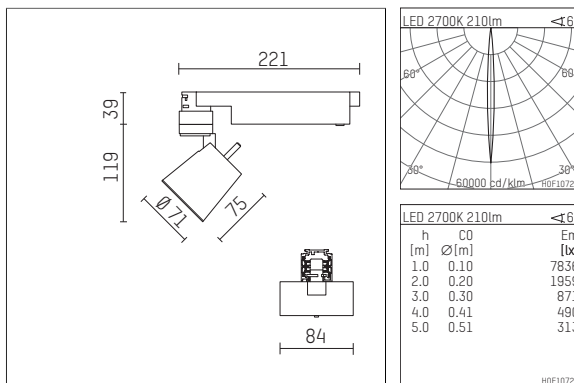

112 111 02 721 D | black

gin.o 1
spotlight
LED | 5 W 2700 K

- spotlight gin.o 1
- with 3 circuit DALI adapter
- for Hoffmeister control.x tracks
- circuit selection is possible while adapter is inserted into the track
- passive thermo management
- with LED 240 lm
- colour temperature: 2700 K
- colour rendering index: CRI >90
- L90 / B10 (50.000h)
- SDCM < 2
- net luminous flux: 210 lm
- total load: 5 W
- luminous efficacy: 42,0 lm/W
- rotationsymmetrical light distribution, narrow spot
- beam angle: 6°
- LED power unit integrated in adapter, electronic (DALI), 110-240 V, 50/60 Hz
- amplitude dimming
- dimming range: 100-0,1 %
- housing of die cast aluminium
- adapter of fibreglass reinforced thermoplastic
- safety glass, clear
- length: 221 mm, width: 84 mm, height: 158 mm
- rotatable 360°, 90° tiltable
- weight: 0,98 kg
- protection rating: IP20
- protection class I
- 5 years Hoffmeister warranty
- Made in Germany
- maximum ambient temperature: 35 °C
- certificates: manufactured according to DIN VDE 0711 / EN 60598, CE
- colour: black
- 112 111 02 721 D

Additional optional accessory components

description accessory general	dimensions in mm	item number	pic.-No.
soft.shape lens for spotlights gin.a and gin.o size 1	∅: 54	104227	01
sculpture lens for spotlights gin.a and gin.o size 1	∅: 54	103428	02
prismatic glass for spotlights gin.a and gin.o size 1	∅: 54	104914	03
honeycomb louver for spotlights gin.a and gin.o size 1		103416	04
soft.spot lens for spotlights gin.a and gin.o size 1	∅: 54	103429	01