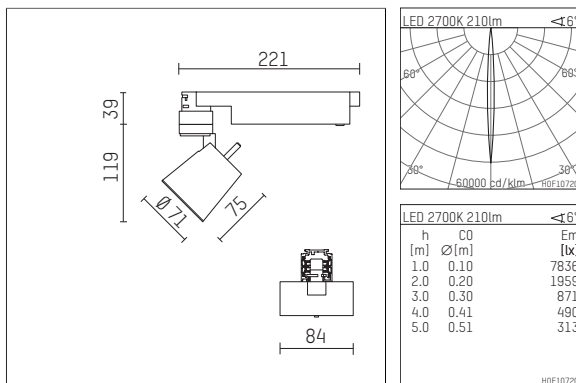

112 111 02 906 D | silver

gin.o 1
spotlight
LED | 5 W 2700 K

- spotlight gin.o 1
- with 3 circuit DALI adapter
- for Hoffmeister control.x tracks
- circuit selection is possible while adapter is inserted into the track
- passive thermo management
- with LED 240 lm
- colour temperature: 2700 K
- colour rendering index: CRI >90
- L90 / B10 (50.000h)
- SDCM < 2
- net luminous flux: 210 lm
- total load: 5 W
- luminous efficacy: 42,0 lm/W
- rotationsymmetrical light distribution, narrow spot
- beam angle: 6°
- LED power unit integrated in adapter, electronic (DALI), 110-240 V, 50/60 Hz
- amplitude dimming
- dimming range: 100-0,1 %
- housing of die cast aluminium
- adapter of fibreglass reinforced thermoplastic
- safety glass, clear
- length: 221 mm, width: 84 mm, height: 158 mm
- rotatable 360°, 90° tiltable
- weight: 0,98 kg
- protection rating: IP20
- protection class I
- 5 years Hoffmeister warranty
- Made in Germany
- maximum ambient temperature: 35 °C
- certificates: manufactured according to DIN VDE 0711 / EN 60598, CE
- colour: silver
- 112 111 02 906 D

Additional optional accessory components

description accessory general	dimensions in mm	item number	pic.-No.
soft.shape lens for spotlights gin.a and gin.o size 1	∅: 54	104227	01
sculpture lens for spotlights gin.a and gin.o size 1	∅: 54	103428	02
prismatic glass for spotlights gin.a and gin.o size 1	∅: 54	104914	03
honeycomb louver for spotlights gin.a and gin.o size 1		103416	04
soft.spot lens for spotlights gin.a and gin.o size 1	∅: 54	103429	01