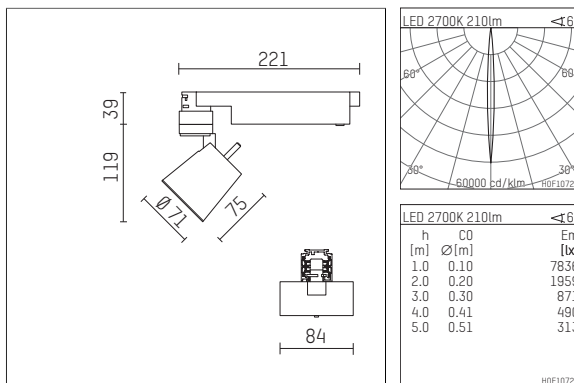

112 111 02 910 D | white

gin.o 1
spotlight
LED | 5 W 2700 K

- spotlight gin.o 1
- with 3 circuit DALI adapter
- for Hoffmeister control.x tracks
- circuit selection is possible while adapter is inserted into the track
- passive thermo management
- with LED 240 lm
- colour temperature: 2700 K
- colour rendering index: CRI >90
- L90 / B10 (50.000h)
- SDCM < 2
- net luminous flux: 210 lm
- total load: 5 W
- luminous efficacy: 42,0 lm/W
- rotationsymmetrical light distribution, narrow spot
- beam angle: 6 °
- LED power unit integrated in adapter, electronic (DALI), 110-240 V, 50/60 Hz
- amplitude dimming
- dimming range: 100-0,1 %
- housing of die cast aluminium
- adapter of fibreglass reinforced thermoplastic
- safety glass, clear
- length: 221 mm, width: 84 mm, height: 158 mm
- rotatable 360°, 90° tiltable
- weight: 0,98 kg
- protection rating: IP20
- protection class I
- 5 years Hoffmeister warranty
- Made in Germany
- maximum ambient temperature: 35 ° C
- certificates: manufactured according to DIN VDE 0711 / EN 60598, CE
- colour: white (RAL9016)
- 112 111 02 910 D

Additional optional accessory components

description accessory general	dimensions in mm	item number	pic.-No.
soft.shape lens for spotlights gin.a and gin.o size 1	∅: 54	104227	01
sculpture lens for spotlights gin.a and gin.o size 1	∅: 54	103428	02
prismatic glass for spotlights gin.a and gin.o size 1	∅: 54	104914	03
honeycomb louver for spotlights gin.a and gin.o size 1		103416	04
soft.spot lens for spotlights gin.a and gin.o size 1	∅: 54	103429	01