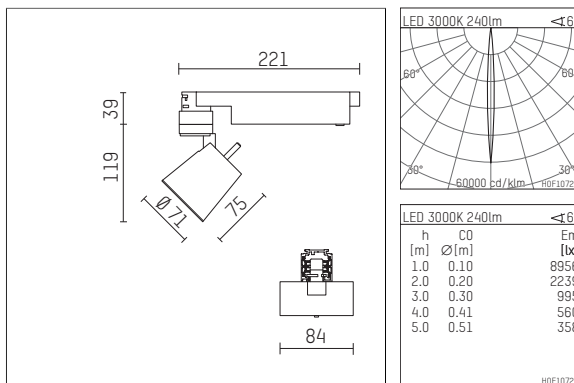

112 111 03 721 D | black

gin.o 1
spotlight
LED | 5 W 3000 K

- spotlight gin.o 1
- with 3 circuit DALI adapter
- for Hoffmeister control.x tracks
- circuit selection is possible while adapter is inserted into the track
- passive thermo management
- with LED 275 lm
- colour temperature: 3000 K
- colour rendering index: CRI >90
- L90 / B10 (50.000h)
- SDCM < 2
- net luminous flux: 240 lm
- total load: 5 W
- luminous efficacy: 48,0 lm/W
- rotationsymmetrical light distribution, narrow spot
- beam angle: 6 °
- LED power unit integrated in adapter, electronic (DALI), 110-240 V, 50/60 Hz
- amplitude dimming
- dimming range: 100-0,1 %
- housing of die cast aluminium
- adapter of fibreglass reinforced thermoplastic
- safety glass, clear
- length: 221 mm, width: 84 mm, height: 158 mm
- rotatable 360°, 90° tiltable
- weight: 0,98 kg
- protection rating: IP20
- protection class I
- 5 years Hoffmeister warranty
- Made in Germany
- maximum ambient temperature: 35 ° C
- certificates: manufactured according to DIN VDE 0711 / EN 60598, CE
- colour: black
- 112 111 03 721 D

Additional optional accessory components

description accessory general	dimensions in mm	item number	pic.-No.
soft.shape lens for spotlights gin.a and gin.o size 1	∅: 54	104227	01
sculpture lens for spotlights gin.a and gin.o size 1	∅: 54	103428	02
prismatic glass for spotlights gin.a and gin.o size 1	∅: 54	104914	03
honeycomb louver for spotlights gin.a and gin.o size 1		103416	04
soft.spot lens for spotlights gin.a and gin.o size 1	∅: 54	103429	01