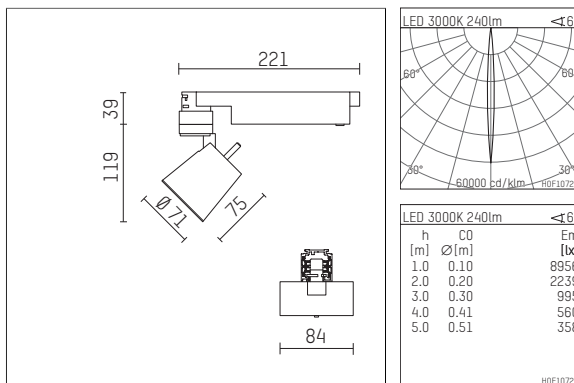

## 112 111 03 906 D | silver

gin.o 1  
spotlight  
LED | 5 W 3000 K

- spotlight gin.o 1
- with 3 circuit DALI adapter
- for Hoffmeister control.x tracks
- circuit selection is possible while adapter is inserted into the track
- passive thermo management
- with LED 275 lm
- colour temperature: 3000 K
- colour rendering index: CRI >90
- L90 / B10 (50.000h)
- SDCM < 2
- net luminous flux: 240 lm
- total load: 5 W
- luminous efficacy: 48,0 lm/W
- rotationsymmetrical light distribution, narrow spot
- beam angle: 6°
- LED power unit integrated in adapter, electronic (DALI), 110-240 V, 50/60 Hz
- amplitude dimming
- dimming range: 100-0,1 %
- housing of die cast aluminium
- adapter of fibreglass reinforced thermoplastic
- safety glass, clear
- length: 221 mm, width: 84 mm, height: 158 mm
- rotatable 360°, 90° tiltable
- weight: 0,98 kg
- protection rating: IP20
- protection class I
- 5 years Hoffmeister warranty
- Made in Germany
- maximum ambient temperature: 35 °C
- certificates: manufactured according to DIN VDE 0711 / EN 60598, CE
- colour: silver
- 112 111 03 906 D

### Additional optional accessory components

description accessory general	dimensions in mm	item number	pic.-No.
soft.shape lens for spotlights gin.a and gin.o size 1	∅: 54	104227	01
sculpture lens for spotlights gin.a and gin.o size 1	∅: 54	103428	02
prismatic glass for spotlights gin.a and gin.o size 1	∅: 54	104914	03
honeycomb louver for spotlights gin.a and gin.o size 1		103416	04
soft.spot lens for spotlights gin.a and gin.o size 1	∅: 54	103429	01