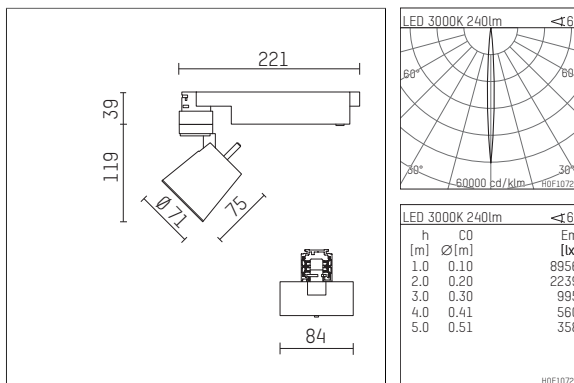

112 111 03 910 D | white

gin.o 1
spotlight
LED | 5 W 3000 K

- spotlight gin.o 1
- with 3 circuit DALI adapter
- for Hoffmeister control.x tracks
- circuit selection is possible while adapter is inserted into the track
- passive thermo management
- with LED 275 lm
- colour temperature: 3000 K
- colour rendering index: CRI >90
- L90 / B10 (50.000h)
- SDCM < 2
- net luminous flux: 240 lm
- total load: 5 W
- luminous efficacy: 48,0 lm/W
- rotationsymmetrical light distribution, narrow spot
- beam angle: 6°
- LED power unit integrated in adapter, electronic (DALI), 110-240 V, 50/60 Hz
- amplitude dimming
- dimming range: 100-0,1 %
- housing of die cast aluminium
- adapter of fibreglass reinforced thermoplastic
- safety glass, clear
- length: 221 mm, width: 84 mm, height: 158 mm
- rotatable 360°, 90° tiltable
- weight: 0,98 kg
- protection rating: IP20
- protection class I
- 5 years Hoffmeister warranty
- Made in Germany
- maximum ambient temperature: 35 °C
- certificates: manufactured according to DIN VDE 0711 / EN 60598, CE
- colour: white (RAL9016)
- 112 111 03 910 D

Additional optional accessory components

description accessory general	dimensions in mm	item number	pic.-No.
soft.shape lens for spotlights gin.a and gin.o size 1	∅: 54	104227	01
sculpture lens for spotlights gin.a and gin.o size 1	∅: 54	103428	02
prismatic glass for spotlights gin.a and gin.o size 1	∅: 54	104914	03
honeycomb louver for spotlights gin.a and gin.o size 1		103416	04
soft.spot lens for spotlights gin.a and gin.o size 1	∅: 54	103429	01