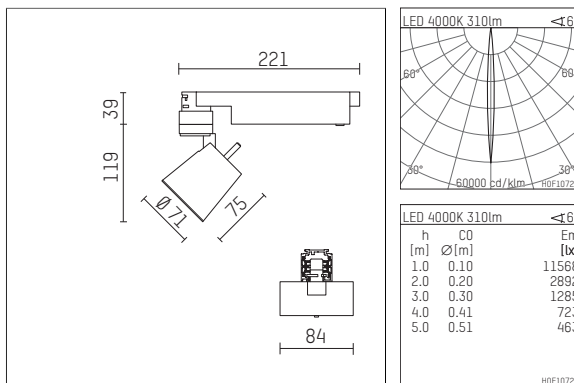

112 111 04 721 D | black

gin.o 1
spotlight
LED | 5 W 4000 K

- spotlight gin.o 1
- with 3 circuit DALI adapter
- for Hoffmeister control.x tracks
- circuit selection is possible while adapter is inserted into the track
- passive thermo management
- with LED 360 lm
- colour temperature: 4000 K
- colour rendering index: CRI >80
- L90 / B10 (50.000h)
- SDCM < 2
- net luminous flux: 310 lm
- total load: 5 W
- luminous efficacy: 62,0 lm/W
- rotationsymmetrical light distribution, narrow spot
- beam angle: 6°
- LED power unit integrated in adapter, electronic (DALI), 110-240 V, 50/60 Hz
- amplitude dimming
- dimming range: 100-0,1 %
- housing of die cast aluminium
- adapter of fibreglass reinforced thermoplastic
- safety glass, clear
- length: 221 mm, width: 84 mm, height: 158 mm
- rotatable 360°, 90° tiltable
- weight: 0,98 kg
- protection rating: IP20
- protection class I
- 5 years Hoffmeister warranty
- Made in Germany
- maximum ambient temperature: 35 ° C
- certificates: manufactured according to DIN VDE 0711 / EN 60598, CE
- colour: black
- 112 111 04 721 D

Additional optional accessory components

description accessory general	dimensions in mm	item number	pic.-No.
soft.shape lens for spotlights gin.a and gin.o size 1	∅: 54	104227	01
sculpture lens for spotlights gin.a and gin.o size 1	∅: 54	103428	02
prismatic glass for spotlights gin.a and gin.o size 1	∅: 54	104914	03
honeycomb louver for spotlights gin.a and gin.o size 1		103416	04
soft.spot lens for spotlights gin.a and gin.o size 1	∅: 54	103429	01