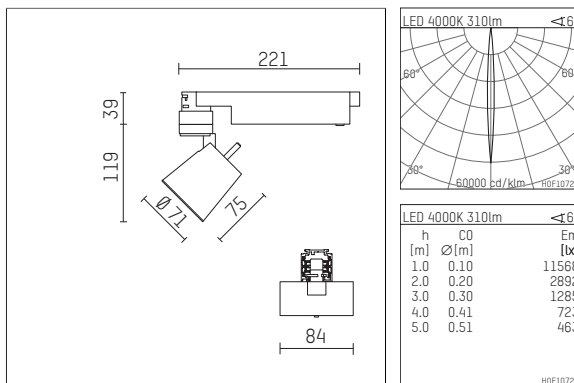

## 112 111 04 906 D | silver

gin.o 1  
spotlight  
LED | 5 W 4000 K

- spotlight gin.o 1
- with 3 circuit DALI adapter
- for Hoffmeister control.x tracks
- circuit selection is possible while adapter is inserted into the track
- passive thermo management
- with LED 360 lm
- colour temperature: 4000 K
- colour rendering index: CRI >80
- L90 / B10 (50.000h)
- SDCM < 2
- net luminous flux: 310 lm
- total load: 5 W
- luminous efficacy: 62,0 lm/W
- rotationsymmetrical light distribution, narrow spot
- beam angle: 6°
- LED power unit integrated in adapter, electronic (DALI), 110-240 V, 50/60 Hz
- amplitude dimming
- dimming range: 100-0,1 %
- housing of die cast aluminium
- adapter of fibreglass reinforced thermoplastic
- safety glass, clear
- length: 221 mm, width: 84 mm, height: 158 mm
- rotatable 360°, 90° tiltable
- weight: 0,98 kg
- protection rating: IP20
- protection class I
- 5 years Hoffmeister warranty
- Made in Germany
- maximum ambient temperature: 35 °C
- certificates: manufactured according to DIN VDE 0711 / EN 60598, CE
- colour: silver
- 112 111 04 906 D

### Additional optional accessory components

description accessory general	dimensions in mm	item number	pic.-No.
soft.shape lens for spotlights gin.a and gin.o size 1	∅: 54	104227	01
sculpture lens for spotlights gin.a and gin.o size 1	∅: 54	103428	02
prismatic glass for spotlights gin.a and gin.o size 1	∅: 54	104914	03
honeycomb louver for spotlights gin.a and gin.o size 1		103416	04
soft.spot lens for spotlights gin.a and gin.o size 1	∅: 54	103429	01