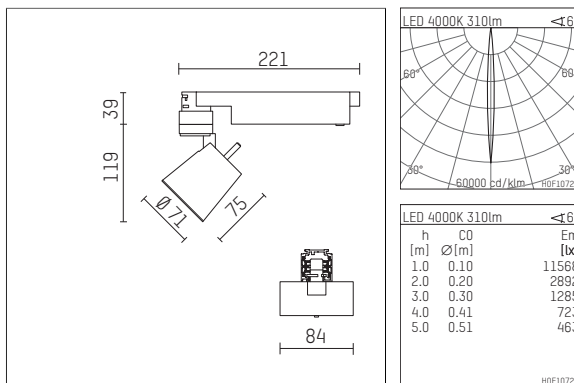

## 112 111 04 910 D | white

gin.o 1  
spotlight  
LED | 5 W 4000 K

- spotlight gin.o 1
- with 3 circuit DALI adapter
- for Hoffmeister control.x tracks
- circuit selection is possible while adapter is inserted into the track
- passive thermo management
- with LED 360 lm
- colour temperature: 4000 K
- colour rendering index: CRI >80
- L90 / B10 (50.000h)
- SDCM < 2
- net luminous flux: 310 lm
- total load: 5 W
- luminous efficacy: 62,0 lm/W
- rotationsymmetrical light distribution, narrow spot
- beam angle: 6°
- LED power unit integrated in adapter, electronic (DALI), 110-240 V, 50/60 Hz
- amplitude dimming
- dimming range: 100-0,1 %
- housing of die cast aluminium
- adapter of fibreglass reinforced thermoplastic
- safety glass, clear
- length: 221 mm, width: 84 mm, height: 158 mm
- rotatable 360°, 90° tiltable
- weight: 0,98 kg
- protection rating: IP20
- protection class I
- 5 years Hoffmeister warranty
- Made in Germany
- maximum ambient temperature: 35 ° C
- certificates: manufactured according to DIN VDE 0711 / EN 60598, CE
- colour: white (RAL9016)
- 112 111 04 910 D

### Additional optional accessory components

| description accessory general                             | dimensions in mm | item number | pic.-No. |
|---|------------------|-------------|----------|
| soft.shape lens<br>for spotlights gin.a and gin.o size 1  | ∅: 54            | 104227      | 01       |
| sculpture lens<br>for spotlights gin.a and gin.o size 1   | ∅: 54            | 103428      | 02       |
| prismatic glass<br>for spotlights gin.a and gin.o size 1  | ∅: 54            | 104914      | 03       |
| honeycomb louver<br>for spotlights gin.a and gin.o size 1 |                  | 103416      | 04       |
| soft.spot lens<br>for spotlights gin.a and gin.o size 1   | ∅: 54            | 103429      | 01       |