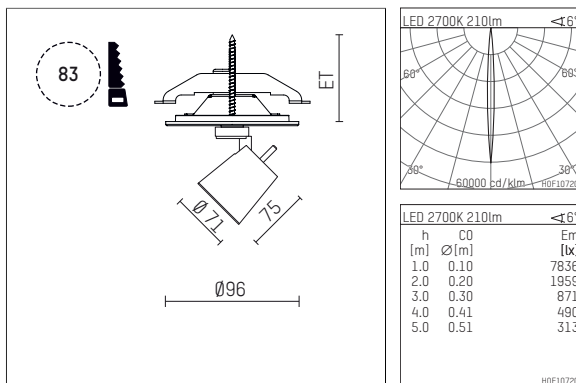

11211112 721-PA | black

gin.o 1
spotlight
LED | 5 W 2700 K

- spotlight gin.o 1
- with recessed mounting plate
- for recessed installation into wall or ceiling
- passive thermo management
- with LED 240 lm
- colour temperature: 2700 K
- colour rendering index: CRI >90
- L90 / B10 (50.000h)
- SDCM < 2
- net luminous flux: 210 lm
- total load: 5 W
- luminous efficacy: 42,0 lm/W
- rotationsymmetrical light distribution, narrow spot
- beam angle: 6 °
- with external LED power unit, electronic, 220-240 V, 0/50/60 Hz
- power supply: supply cord with plug connection 2x5x2,5 mm², length: 360 mm
- suitable for through wiring
- housing of die cast aluminium
- safety glass, clear
- ceiling plate of die cast aluminium
- diameter: 96 mm, recessing diameter: 83 mm
- recessing depth: 63 mm, ceiling thickness: 1-45 mm
- weight: 1,1 kg
- 5 years Hoffmeister warranty
- Made in Germany
- maximum ambient temperature: 35 ° C
- certificates: manufactured according to DIN VDE 0711 / EN 60598, CE
- colour: black
- 11211112 721-PA

Additional optional accessory components

description accessory general	dimensions in mm	item number	pic.-No.
soft.shape lens for spotlights gin.a and gin.o size 1	∅: 54	104227	01
sculpture lens for spotlights gin.a and gin.o size 1	∅: 54	103428	02
prismatic glass for spotlights gin.a and gin.o size 1	∅: 54	104914	03
honeycomb louver for spotlights gin.a and gin.o size 1		103416	04
soft.spot lens for spotlights gin.a and gin.o size 1	∅: 54	103429	01