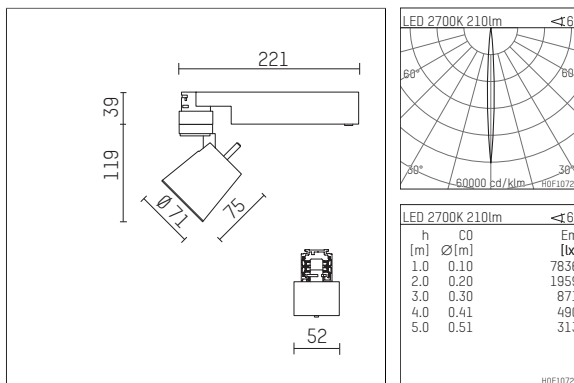

112 111 12 721 | black

gin.o 1
spotlight
LED | 5 W 2700 K

- spotlight gin.o 1
- with 3 circuit universal adapter
- for Hoffmeister control.x tracks
- circuit selection is possible while adapter is inserted into the track
- passive thermo management
- with LED 240 lm
- colour temperature: 2700 K
- colour rendering index: CRI >90
- L90 / B10 (50.000h)
- SDCM < 2
- net luminous flux: 210 lm
- total load: 5 W
- luminous efficacy: 42,0 lm/W
- rotationsymmetrical light distribution, narrow spot
- beam angle: 6°
- LED power unit integrated in adapter, electronic (POTI), 220-240 V, 0/50/60 Hz
- amplitude dimming
- adapter with integrated potentiometer
- dimming range: 100-0,1 %
- housing of die cast aluminium
- adapter of fibreglass reinforced thermoplastic
- safety glass, clear
- length: 221 mm, width: 52 mm, height: 158 mm
- rotatable 360°, 90° tiltable
- weight: 0,98 kg
- protection rating: IP20
- protection class I
- 5 years Hoffmeister warranty
- Made in Germany
- maximum ambient temperature: 35 ° C
- certificates: manufactured according to DIN VDE 0711 / EN 60598, CE
- colour: black
- 112 111 12 721

Additional optional accessory components

description accessory general	dimensions in mm	item number	pic.-No.
soft.shape lens for spotlights gin.a and gin.o size 1	∅: 54	104227	01
sculpture lens for spotlights gin.a and gin.o size 1	∅: 54	103428	02
prismatic glass for spotlights gin.a and gin.o size 1	∅: 54	104914	03
honeycomb louver for spotlights gin.a and gin.o size 1		103416	04
soft.spot lens for spotlights gin.a and gin.o size 1	∅: 54	103429	01