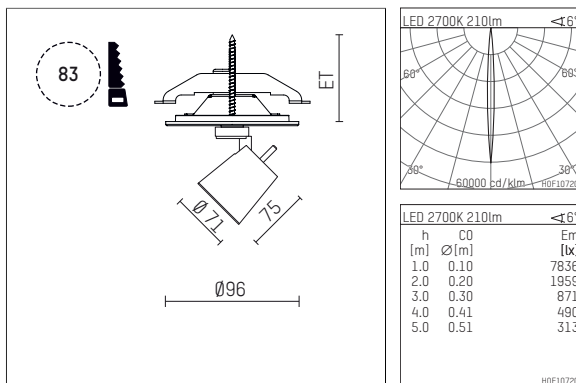

11211112 906-PA | silver

gin.o 1
spotlight
LED | 5 W 2700 K

- spotlight gin.o 1
- with recessed mounting plate
- for recessed installation into wall or ceiling
- passive thermo management
- with LED 240 lm
- colour temperature: 2700 K
- colour rendering index: CRI >90
- L90 / B10 (50.000h)
- SDCM < 2
- net luminous flux: 210 lm
- total load: 5 W
- luminous efficacy: 42,0 lm/W
- rotationsymmetrical light distribution, narrow spot
- beam angle: 6 °
- with external LED power unit, electronic, 220-240 V, 0/50/60 Hz
- power supply: supply cord with plug connection 2x5x2,5 mm², length: 360 mm
- suitable for through wiring
- housing of die cast aluminium
- safety glass, clear
- ceiling plate of die cast aluminium
- diameter: 96 mm, recessing diameter: 83 mm
- recessing depth: 63 mm, ceiling thickness: 1-45 mm
- weight: 1,1 kg
- 5 years Hoffmeister warranty
- Made in Germany
- maximum ambient temperature: 35 ° C
- certificates: manufactured according to DIN VDE 0711 / EN 60598, CE
- colour: silver
- 11211112 906-PA

Additional optional accessory components

description accessory general	dimensions in mm	item number	pic.-No.
soft.shape lens for spotlights gin.a and gin.o size 1	∅: 54	104227	01
sculpture lens for spotlights gin.a and gin.o size 1	∅: 54	103428	02
prismatic glass for spotlights gin.a and gin.o size 1	∅: 54	104914	03
honeycomb louver for spotlights gin.a and gin.o size 1		103416	04
soft.spot lens for spotlights gin.a and gin.o size 1	∅: 54	103429	01