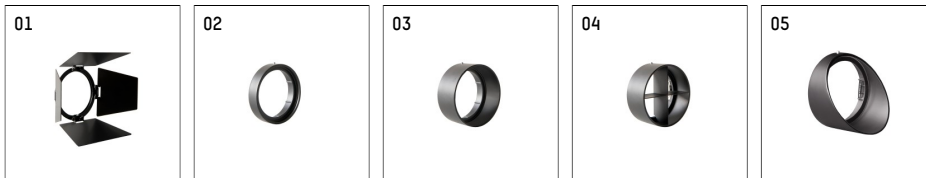

112 111 12 906 | silver

gin.o 1
spotlight
LED | 5 W 2700 K

- spotlight gin.o 1
- with 3 circuit universal adapter
- for Hoffmeister control.x tracks
- circuit selection is possible while adapter is inserted into the track
- passive thermo management
- with LED 240 lm
- colour temperature: 2700 K
- colour rendering index: CRI >90
- L90 / B10 (50.000h)
- SDCM < 2
- net luminous flux: 210 lm
- total load: 5 W
- luminous efficacy: 42,0 lm/W
- rotationsymmetrical light distribution, narrow spot
- beam angle: 6°
- LED power unit integrated in adapter, electronic (POTI), 220-240 V, 0/50/60 Hz
- amplitude dimming
- adapter with integrated potentiometer
- dimming range: 100-0,1 %
- housing of die cast aluminium
- adapter of fibreglass reinforced thermoplastic
- safety glass, clear
- length: 221 mm, width: 52 mm, height: 158 mm
- rotatable 360°, 90° tiltable
- weight: 0,98 kg
- protection rating: IP20
- protection class I
- 5 years Hoffmeister warranty
- Made in Germany
- maximum ambient temperature: 35 ° C
- certificates: manufactured according to DIN VDE 0711 / EN 60598, CE
- colour: silver
- 112 111 12 906

- Overview of accessories on the following page / s

112 111 12 906

accessory

Optional accessories

description accessory general	dimensions in mm	item number	pic.-No.
antiglare flaps for spotlights gin.a and gin.o size 1		103406	01
connection ring suitable for attachment of accessories for spotlights gin.a and gin.o size 1		103413	02
tube screen suitable for attachment of accessories for spotlights gin.a and gin.o size 1		103410	03
connection tube with cross louver suitable for attachment of accessories for spotlights gin.a and gin.o size 1		103407	04
visor suitable for attachment of accessories for spotlights gin.a and gin.o size 1		104745	05