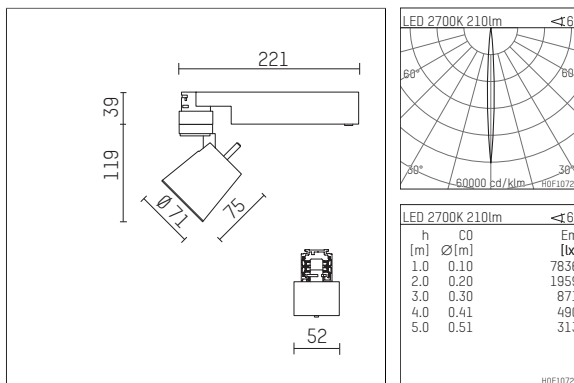

112 111 12 906 | silver

gin.o 1
spotlight
LED | 5 W 2700 K

- spotlight gin.o 1
- with 3 circuit universal adapter
- for Hoffmeister control.x tracks
- circuit selection is possible while adapter is inserted into the track
- passive thermo management
- with LED 240 lm
- colour temperature: 2700 K
- colour rendering index: CRI >90
- L90 / B10 (50.000h)
- SDCM < 2
- net luminous flux: 210 lm
- total load: 5 W
- luminous efficacy: 42,0 lm/W
- rotationsymmetrical light distribution, narrow spot
- beam angle: 6°
- LED power unit integrated in adapter, electronic (POTI), 220-240 V, 0/50/60 Hz
- amplitude dimming
- adapter with integrated potentiometer
- dimming range: 100-0,1 %
- housing of die cast aluminium
- adapter of fibreglass reinforced thermoplastic
- safety glass, clear
- length: 221 mm, width: 52 mm, height: 158 mm
- rotatable 360°, 90° tiltable
- weight: 0,98 kg
- protection rating: IP20
- protection class I
- 5 years Hoffmeister warranty
- Made in Germany
- maximum ambient temperature: 35 ° C
- certificates: manufactured according to DIN VDE 0711 / EN 60598, CE
- colour: silver
- 112 111 12 906

Additional optional accessory components

description accessory general	dimensions in mm	item number	pic.-No.
soft.shape lens for spotlights gin.a and gin.o size 1	∅: 54	104227	01
sculpture lens for spotlights gin.a and gin.o size 1	∅: 54	103428	02
prismatic glass for spotlights gin.a and gin.o size 1	∅: 54	104914	03
honeycomb louver for spotlights gin.a and gin.o size 1		103416	04
soft.spot lens for spotlights gin.a and gin.o size 1	∅: 54	103429	01