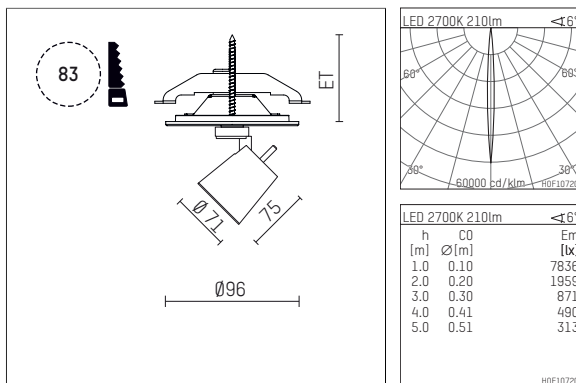

11211112 910-PA | white

gin.o 1
spotlight
LED | 5 W 2700 K

- spotlight gin.o 1
- with recessed mounting plate
- for recessed installation into wall or ceiling
- passive thermo management
- with LED 240 lm
- colour temperature: 2700 K
- colour rendering index: CRI >90
- L90 / B10 (50.000h)
- SDCM < 2
- net luminous flux: 210 lm
- total load: 5 W
- luminous efficacy: 42,0 lm/W
- rotationsymmetrical light distribution, narrow spot
- beam angle: 6 °
- with external LED power unit, electronic, 220-240 V, 0/50/60 Hz
- power supply: supply cord with plug connection 2x5x2,5 mm², length: 360 mm
- suitable for through wiring
- housing of die cast aluminium
- safety glass, clear
- ceiling plate of die cast aluminium
- diameter: 96 mm, recessing diameter: 83 mm
- recessing depth: 63 mm, ceiling thickness: 1-45 mm
- weight: 1,1 kg
- 5 years Hoffmeister warranty
- Made in Germany
- maximum ambient temperature: 35 ° C
- certificates: manufactured according to DIN VDE 0711 / EN 60598, CE
- colour: white (RAL9016)
- 11211112 910-PA

Additional optional accessory components

description accessory general	dimensions in mm	item number	pic.-No.
soft.shape lens for spotlights gin.a and gin.o size 1	∅: 54	104227	01
sculpture lens for spotlights gin.a and gin.o size 1	∅: 54	103428	02
prismatic glass for spotlights gin.a and gin.o size 1	∅: 54	104914	03
honeycomb louver for spotlights gin.a and gin.o size 1		103416	04
soft.spot lens for spotlights gin.a and gin.o size 1	∅: 54	103429	01