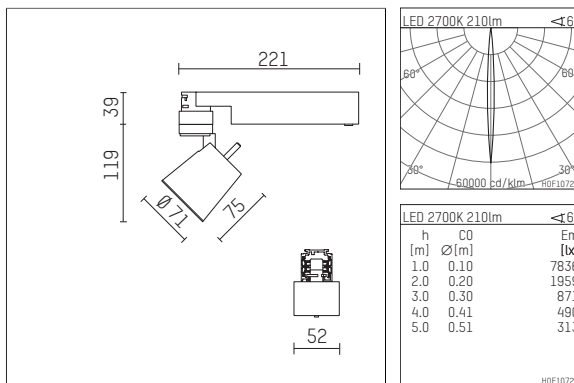

## 112 111 12 910 | white

gin.o 1  
spotlight  
LED | 5 W 2700 K

- spotlight gin.o 1
- with 3 circuit universal adapter
- for Hoffmeister control.x tracks
- circuit selection is possible while adapter is inserted into the track
- passive thermo management
- with LED 240 lm
- colour temperature: 2700 K
- colour rendering index: CRI >90
- L90 / B10 (50.000h)
- SDCM < 2
- net luminous flux: 210 lm
- total load: 5 W
- luminous efficacy: 42,0 lm/W
- rotationsymmetrical light distribution, narrow spot
- beam angle: 6°
- LED power unit integrated in adapter, electronic (POTI), 220-240 V, 0/50/60 Hz
- amplitude dimming
- adapter with integrated potentiometer
- dimming range: 100-0,1 %
- housing of die cast aluminium
- adapter of fibreglass reinforced thermoplastic
- safety glass, clear
- length: 221 mm, width: 52 mm, height: 158 mm
- rotatable 360°, 90° tiltable
- weight: 0,98 kg
- protection rating: IP20
- protection class I
- 5 years Hoffmeister warranty
- Made in Germany
- maximum ambient temperature: 35 ° C
- certificates: manufactured according to DIN VDE 0711 / EN 60598, CE
- colour: white (RAL9016)
- 112 111 12 910

### Additional optional accessory components

description accessory general	dimensions in mm	item number	pic.-No.
soft.shape lens for spotlights gin.a and gin.o size 1	∅: 54	104227	01
sculpture lens for spotlights gin.a and gin.o size 1	∅: 54	103428	02
prismatic glass for spotlights gin.a and gin.o size 1	∅: 54	104914	03
honeycomb louver for spotlights gin.a and gin.o size 1		103416	04
soft.spot lens for spotlights gin.a and gin.o size 1	∅: 54	103429	01