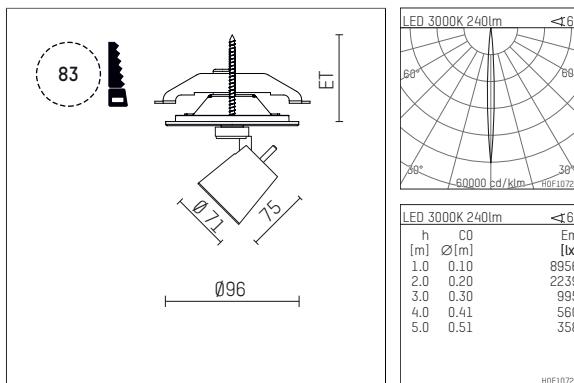

11211113 721-PA | black

gin.o 1
spotlight
LED | 5 W 3000 K

- spotlight gin.o 1
- with recessed mounting plate
- for recessed installation into wall or ceiling
- passive thermo management
- with LED 275 lm
- colour temperature: 3000 K
- colour rendering index: CRI >90
- L90 / B10 (50.000h)
- SDCM < 2
- net luminous flux: 240 lm
- total load: 5 W
- luminous efficacy: 48,0 lm/W
- rotationsymmetrical light distribution, narrow spot
- beam angle: 6 °
- with external LED power unit, electronic, 220-240 V, 0/50/60 Hz
- power supply: supply cord with plug connection 2x5x2,5 mm², length: 360 mm
- suitable for through wiring
- housing of die cast aluminium
- safety glass, clear
- ceiling plate of die cast aluminium
- diameter: 96 mm, recessing diameter: 83 mm
- recessing depth: 63 mm, ceiling thickness: 1-45 mm
- rotatable 360°, 90° tiltable
- weight: 1,1 kg
- protection rating: IP20
- protection class I
- 5 years Hoffmeister warranty
- Made in Germany
- maximum ambient temperature: 35 ° C
- certificates: manufactured according to DIN VDE 0711 / EN 60598, CE
- colour: black
- 11211113 721-PA

Additional optional accessory components

description accessory general	dimensions in mm	item number	pic.-No.
soft.shape lens for spotlights gin.a and gin.o size 1	∅: 54	104227	01
sculpture lens for spotlights gin.a and gin.o size 1	∅: 54	103428	02
prismatic glass for spotlights gin.a and gin.o size 1	∅: 54	104914	03
honeycomb louver for spotlights gin.a and gin.o size 1		103416	04
soft.spot lens for spotlights gin.a and gin.o size 1	∅: 54	103429	01