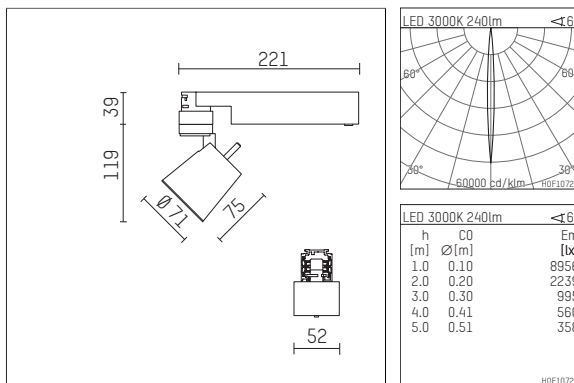

112 111 13 721 | black

gin.o 1
spotlight
LED | 5 W 3000 K

- spotlight gin.o 1
- with 3 circuit universal adapter
- for Hoffmeister control.x tracks
- circuit selection is possible while adapter is inserted into the track
- passive thermo management
- with LED 275 lm
- colour temperature: 3000 K
- colour rendering index: CRI >90
- L90 / B10 (50.000h)
- SDCM < 2
- net luminous flux: 240 lm
- total load: 5 W
- luminous efficacy: 48,0 lm/W
- rotationsymmetrical light distribution, narrow spot
- beam angle: 6°
- LED power unit integrated in adapter, electronic (POTI), 220-240 V, 0/50/60 Hz
- amplitude dimming
- adapter with integrated potentiometer
- dimming range: 100-0,1 %
- housing of die cast aluminium
- adapter of fibreglass reinforced thermoplastic
- safety glass, clear
- length: 221 mm, width: 52 mm, height: 158 mm
- rotatable 360°, 90° tiltable
- weight: 0,98 kg
- protection rating: IP20
- protection class I
- 5 years Hoffmeister warranty
- Made in Germany
- maximum ambient temperature: 35 ° C
- certificates: manufactured according to DIN VDE 0711 / EN 60598, CE
- colour: black
- 112 111 13 721

Additional optional accessory components

description accessory general	dimensions in mm	item number	pic.-No.
soft.shape lens for spotlights gin.a and gin.o size 1	∅: 54	104227	01
sculpture lens for spotlights gin.a and gin.o size 1	∅: 54	103428	02
prismatic glass for spotlights gin.a and gin.o size 1	∅: 54	104914	03
honeycomb louver for spotlights gin.a and gin.o size 1		103416	04
soft.spot lens for spotlights gin.a and gin.o size 1	∅: 54	103429	01