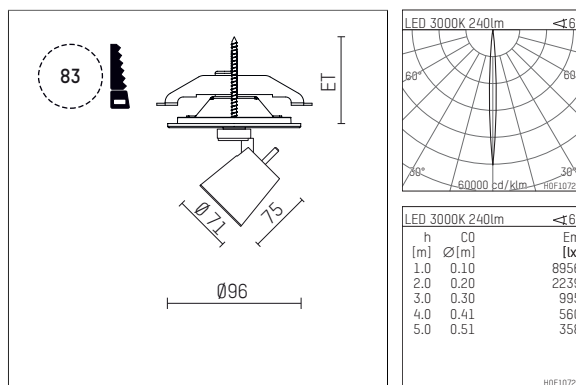

11211113 906-PA | silver

gin.o 1
spotlight
LED | 5 W 3000 K

- spotlight gin.o 1
- with recessed mounting plate
- for recessed installation into wall or ceiling
- passive thermo management
- with LED 275 lm
- colour temperature: 3000 K
- colour rendering index: CRI >90
- L90 / B10 (50.000h)
- SDCM < 2
- net luminous flux: 240 lm
- total load: 5 W
- luminous efficacy: 48,0 lm/W
- rotationsymmetrical light distribution, narrow spot
- beam angle: 6 °
- with external LED power unit, electronic, 220-240 V, 0/50/60 Hz
- power supply: supply cord with plug connection 2x5x2,5 mm², length: 360 mm
- suitable for through wiring
- housing of die cast aluminium
- safety glass, clear
- ceiling plate of die cast aluminium
- diameter: 96 mm, recessing diameter: 83 mm
- recessing depth: 63 mm, ceiling thickness: 1-45 mm
- rotatable 360°, 90° tiltable
- weight: 1,1 kg
- protection rating: IP20
- protection class I
- 5 years Hoffmeister warranty
- Made in Germany
- maximum ambient temperature: 35 ° C
- certificates: manufactured according to DIN VDE 0711 / EN 60598, CE
- colour: silver
- 11211113 906-PA

Additional optional accessory components

description accessory general	dimensions in mm	item number	pic.-No.
soft.shape lens for spotlights gin.a and gin.o size 1	∅: 54	104227	01
sculpture lens for spotlights gin.a and gin.o size 1	∅: 54	103428	02
prismatic glass for spotlights gin.a and gin.o size 1	∅: 54	104914	03
honeycomb louver for spotlights gin.a and gin.o size 1		103416	04
soft.spot lens for spotlights gin.a and gin.o size 1	∅: 54	103429	01