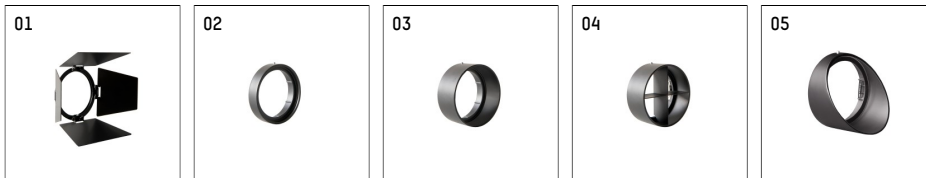

112 111 13 906 | silver

gin.o 1
spotlight
LED | 5 W 3000 K

- spotlight gin.o 1
- with 3 circuit universal adapter
- for Hoffmeister control.x tracks
- circuit selection is possible while adapter is inserted into the track
- passive thermo management
- with LED 275 lm
- colour temperature: 3000 K
- colour rendering index: CRI >90
- L90 / B10 (50.000h)
- SDCM < 2
- net luminous flux: 240 lm
- total load: 5 W
- luminous efficacy: 48,0 lm/W
- rotationsymmetrical light distribution, narrow spot
- beam angle: 6°
- LED power unit integrated in adapter, electronic (POTI), 220-240 V, 0/50/60 Hz
- amplitude dimming
- adapter with integrated potentiometer
- dimming range: 100-0,1 %
- housing of die cast aluminium
- adapter of fibreglass reinforced thermoplastic
- safety glass, clear
- length: 221 mm, width: 52 mm, height: 158 mm
- rotatable 360°, 90° tiltable
- weight: 0,98 kg
- protection rating: IP20
- protection class I
- 5 years Hoffmeister warranty
- Made in Germany
- maximum ambient temperature: 35 ° C
- certificates: manufactured according to DIN VDE 0711 / EN 60598, CE
- colour: silver
- 112 111 13 906

- Overview of accessories on the following page / s

112 111 13 906

accessory

Optional accessories

description accessory general	dimensions in mm	item number	pic.-No.
antiglare flaps for spotlights gin.a and gin.o size 1		103406	01
connection ring suitable for attachment of accessories for spotlights gin.a and gin.o size 1		103413	02
tube screen suitable for attachment of accessories for spotlights gin.a and gin.o size 1		103410	03
connection tube with cross louver suitable for attachment of accessories for spotlights gin.a and gin.o size 1		103407	04
visor suitable for attachment of accessories for spotlights gin.a and gin.o size 1		104745	05