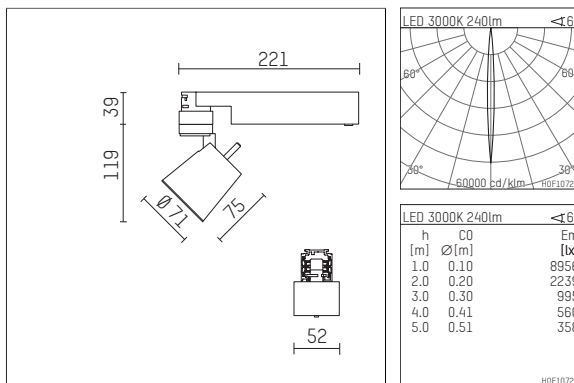

112 111 13 906 | silver

gin.o 1
spotlight
LED | 5 W 3000 K

- spotlight gin.o 1
- with 3 circuit universal adapter
- for Hoffmeister control.x tracks
- circuit selection is possible while adapter is inserted into the track
- passive thermo management
- with LED 275 lm
- colour temperature: 3000 K
- colour rendering index: CRI >90
- L90 / B10 (50.000h)
- SDCM < 2
- net luminous flux: 240 lm
- total load: 5 W
- luminous efficacy: 48,0 lm/W
- rotationsymmetrical light distribution, narrow spot
- beam angle: 6°
- LED power unit integrated in adapter, electronic (POTI), 220-240 V, 0/50/60 Hz
- amplitude dimming
- adapter with integrated potentiometer
- dimming range: 100-0,1 %
- housing of die cast aluminium
- adapter of fibreglass reinforced thermoplastic
- safety glass, clear
- length: 221 mm, width: 52 mm, height: 158 mm
- rotatable 360°, 90° tiltable
- weight: 0,98 kg
- protection rating: IP20
- protection class I
- 5 years Hoffmeister warranty
- Made in Germany
- maximum ambient temperature: 35 ° C
- certificates: manufactured according to DIN VDE 0711 / EN 60598, CE
- colour: silver
- 112 111 13 906

Additional optional accessory components

description accessory general	dimensions in mm	item number	pic.-No.
soft.shape lens for spotlights gin.a and gin.o size 1	∅: 54	104227	01
sculpture lens for spotlights gin.a and gin.o size 1	∅: 54	103428	02
prismatic glass for spotlights gin.a and gin.o size 1	∅: 54	104914	03
honeycomb louver for spotlights gin.a and gin.o size 1		103416	04
soft.spot lens for spotlights gin.a and gin.o size 1	∅: 54	103429	01