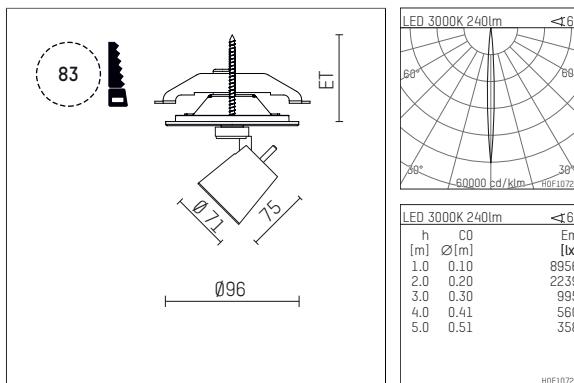

## 11211113 910-PA | white

gin.o 1  
spotlight  
LED | 5 W 3000 K

- spotlight gin.o 1
- with recessed mounting plate
- for recessed installation into wall or ceiling
- passive thermo management
- with LED 275 lm
- colour temperature: 3000 K
- colour rendering index: CRI >90
- L90 / B10 (50.000h)
- SDCM < 2
- net luminous flux: 240 lm
- total load: 5 W
- luminous efficacy: 48,0 lm/W
- rotationsymmetrical light distribution, narrow spot
- beam angle: 6 °
- with external LED power unit, electronic, 220-240 V, 0/50/60 Hz
- power supply: supply cord with plug connection 2x5x2,5 mm², length: 360 mm
- suitable for through wiring
- housing of die cast aluminium
- safety glass, clear
- ceiling plate of die cast aluminium
- diameter: 96 mm, recessing diameter: 83 mm
- recessing depth: 63 mm, ceiling thickness: 1-45 mm
- rotatable 360°, 90° tiltable
- weight: 1,1 kg
- protection rating: IP20
- protection class I
- 5 years Hoffmeister warranty
- Made in Germany
- maximum ambient temperature: 35 ° C
- certificates: manufactured according to DIN VDE 0711 / EN 60598, CE
- colour: white (RAL9016)
- 11211113 910-PA

### Additional optional accessory components

description accessory general	dimensions in mm	item number	pic.-No.
soft.shape lens for spotlights gin.a and gin.o size 1	∅: 54	104227	01
sculpture lens for spotlights gin.a and gin.o size 1	∅: 54	103428	02
prismatic glass for spotlights gin.a and gin.o size 1	∅: 54	104914	03
honeycomb louver for spotlights gin.a and gin.o size 1		103416	04
soft.spot lens for spotlights gin.a and gin.o size 1	∅: 54	103429	01