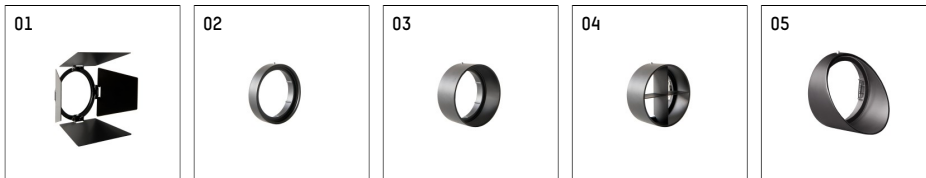

## 11211113 910-PA | white

gin.o 1  
spotlight  
LED | 5 W 3000 K

- spotlight gin.o 1
- with recessed mounting plate
- for recessed installation into wall or ceiling
- passive thermo management
- with LED 275 lm
- colour temperature: 3000 K
- colour rendering index: CRI >90
- L90 / B10 (50.000h)
- SDCM < 2
- net luminous flux: 240 lm
- total load: 5 W
- luminous efficacy: 48,0 lm/W
- rotationsymmetrical light distribution, narrow spot
- beam angle: 6 °
- with external LED power unit, electronic, 220-240 V, 0/50/60 Hz
- power supply: supply cord with plug connection 2x5x2,5 mm², length: 360 mm
- suitable for through wiring
- housing of die cast aluminium
- safety glass, clear
- ceiling plate of die cast aluminium
- diameter: 96 mm, recessing diameter: 83 mm
- recessing depth: 63 mm, ceiling thickness: 1-45 mm
- rotatable 360°, 90° tiltable
- weight: 1,1 kg
- protection rating: IP20
- protection class I
- 5 years Hoffmeister warranty
- Made in Germany
- maximum ambient temperature: 35 ° C
- certificates: manufactured according to DIN VDE 0711 / EN 60598, CE
- colour: white (RAL9016)
- 11211113 910-PA

### Additional optional accessory components

description accessory general	dimensions in mm	item number	pic.-No.
soft.shape lens for spotlights gin.a and gin.o size 1	∅: 54	104227	01
sculpture lens for spotlights gin.a and gin.o size 1	∅: 54	103428	02
prismatic glass for spotlights gin.a and gin.o size 1	∅: 54	104914	03
honeycomb louver for spotlights gin.a and gin.o size 1		103416	04
soft.spot lens for spotlights gin.a and gin.o size 1	∅: 54	103429	01