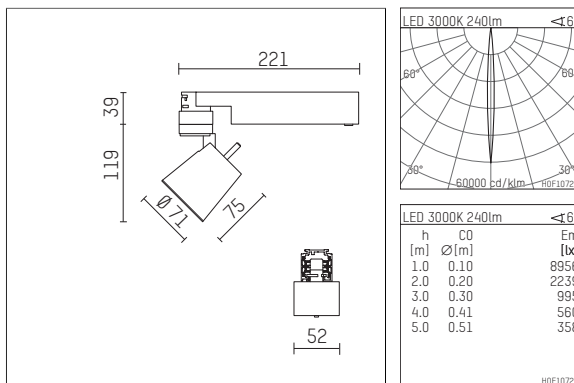

## 112 111 13 910 | white

gin.o 1  
spotlight  
LED | 5 W 3000 K

- spotlight gin.o 1
- with 3 circuit universal adapter
- for Hoffmeister control.x tracks
- circuit selection is possible while adapter is inserted into the track
- passive thermo management
- with LED 275 lm
- colour temperature: 3000 K
- colour rendering index: CRI >90
- L90 / B10 (50.000h)
- SDCM < 2
- net luminous flux: 240 lm
- total load: 5 W
- luminous efficacy: 48,0 lm/W
- rotationsymmetrical light distribution, narrow spot
- beam angle: 6°
- LED power unit integrated in adapter, electronic (POTI), 220-240 V, 0/50/60 Hz
- amplitude dimming
- adapter with integrated potentiometer
- dimming range: 100-0,1 %
- housing of die cast aluminium
- adapter of fibreglass reinforced thermoplastic
- safety glass, clear
- length: 221 mm, width: 52 mm, height: 158 mm
- rotatable 360°, 90° tiltable
- weight: 0,98 kg
- protection rating: IP20
- protection class I
- 5 years Hoffmeister warranty
- Made in Germany
- maximum ambient temperature: 35 ° C
- certificates: manufactured according to DIN VDE 0711 / EN 60598, CE
- colour: white (RAL9016)
- 112 111 13 910

### Additional optional accessory components

| description accessory general                             | dimensions in mm | item number | pic.-No. |
|---|------------------|-------------|----------|
| soft.shape lens<br>for spotlights gin.a and gin.o size 1  | ∅: 54            | 104227      | 01       |
| sculpture lens<br>for spotlights gin.a and gin.o size 1   | ∅: 54            | 103428      | 02       |
| prismatic glass<br>for spotlights gin.a and gin.o size 1  | ∅: 54            | 104914      | 03       |
| honeycomb louver<br>for spotlights gin.a and gin.o size 1 |                  | 103416      | 04       |
| soft.spot lens<br>for spotlights gin.a and gin.o size 1   | ∅: 54            | 103429      | 01       |