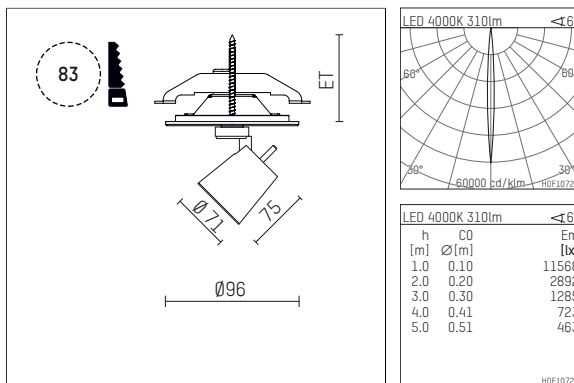

11211114 721-PA | black

gin.o 1
spotlight
LED | 5 W 4000 K

- spotlight gin.o 1
- with recessed mounting plate
- for recessed installation into wall or ceiling
- passive thermo management
- with LED 360 lm
- colour temperature: 4000 K
- colour rendering index: CRI >80
- L90 / B10 (50.000h)
- SDCM < 2
- net luminous flux: 310 lm
- total load: 5 W
- luminous efficacy: 62,0 lm/W
- rotationsymmetrical light distribution, narrow spot
- beam angle: 6 °
- with external LED power unit, electronic, 220-240 V, 0/50/60 Hz
- power supply: supply cord with plug connection 2x5x2,5 mm², length: 360 mm
- suitable for through wiring
- housing of die cast aluminium
- safety glass, clear
- ceiling plate of die cast aluminium
- diameter: 96 mm, recessing diameter: 83 mm
- recessing depth: 63 mm, ceiling thickness: 1-45 mm
- rotatable 360°, 90° tiltable
- weight: 1,1 kg
- protection rating: IP20
- protection class I
- 5 years Hoffmeister warranty
- Made in Germany
- maximum ambient temperature: 35 ° C
- certificates: manufactured according to DIN VDE 0711 / EN 60598, CE
- colour: black
- 11211114 721-PA

Additional optional accessory components

description accessory general	dimensions in mm	item number	pic.-No.
soft.shape lens for spotlights gin.a and gin.o size 1	∅: 54	104227	01
sculpture lens for spotlights gin.a and gin.o size 1	∅: 54	103428	02
prismatic glass for spotlights gin.a and gin.o size 1	∅: 54	104914	03
honeycomb louver for spotlights gin.a and gin.o size 1		103416	04
soft.spot lens for spotlights gin.a and gin.o size 1	∅: 54	103429	01