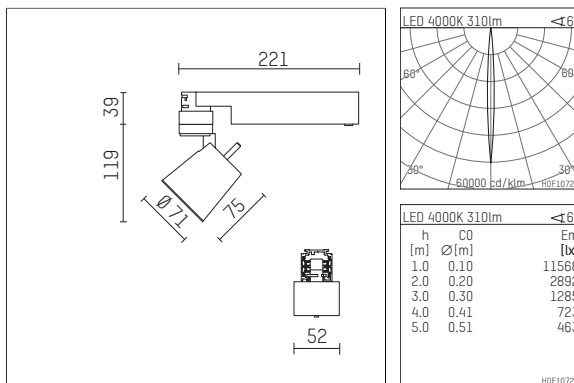

## 112 111 14 721 | black

gin.o 1  
spotlight  
LED | 5 W 4000 K

- spotlight gin.o 1
- with 3 circuit universal adapter
- for Hoffmeister control.x tracks
- circuit selection is possible while adapter is inserted into the track
- passive thermo management
- with LED 360 lm
- colour temperature: 4000 K
- colour rendering index: CRI >80
- L90 / B10 (50.000h)
- SDCM < 2
- net luminous flux: 310 lm
- total load: 5 W
- luminous efficacy: 62,0 lm/W
- rotationsymmetrical light distribution, narrow spot
- beam angle: 6 °
- LED power unit integrated in adapter, electronic (POTI), 220-240 V, 0/50/60 Hz
- amplitude dimming
- adapter with integrated potentiometer
- dimming range: 100-0,1 %
- housing of die cast aluminium
- adapter of fibreglass reinforced thermoplastic
- safety glass, clear
- length: 221 mm, width: 52 mm, height: 158 mm
- rotatable 360°, 90° tiltable
- weight: 0,98 kg
- protection rating: IP20
- protection class I
- 5 years Hoffmeister warranty
- Made in Germany
- maximum ambient temperature: 35 ° C
- certificates: manufactured according to DIN VDE 0711 / EN 60598, CE
- colour: black
- 112 111 14 721

### Additional optional accessory components

description accessory general	dimensions in mm	item number	pic.-No.
soft.shape lens for spotlights gin.a and gin.o size 1	∅: 54	104227	01
sculpture lens for spotlights gin.a and gin.o size 1	∅: 54	103428	02
prismatic glass for spotlights gin.a and gin.o size 1	∅: 54	104914	03
honeycomb louver for spotlights gin.a and gin.o size 1		103416	04
soft.spot lens for spotlights gin.a and gin.o size 1	∅: 54	103429	01