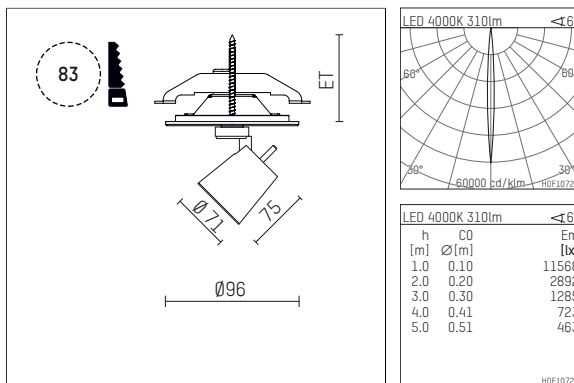

11211114 906-PA | silver

gin.o 1
spotlight
LED | 5 W 4000 K

- spotlight gin.o 1
- with recessed mounting plate
- for recessed installation into wall or ceiling
- passive thermo management
- with LED 360 lm
- colour temperature: 4000 K
- colour rendering index: CRI >80
- L90 / B10 (50.000h)
- SDCM < 2
- net luminous flux: 310 lm
- total load: 5 W
- luminous efficacy: 62,0 lm/W
- rotationsymmetrical light distribution, narrow spot
- beam angle: 6 °
- with external LED power unit, electronic, 220-240 V, 0/50/60 Hz
- power supply: supply cord with plug connection 2x5x2,5 mm², length: 360 mm
- suitable for through wiring
- housing of die cast aluminium
- safety glass, clear
- ceiling plate of die cast aluminium
- diameter: 96 mm, recessing diameter: 83 mm
- recessing depth: 63 mm, ceiling thickness: 1-45 mm
- rotatable 360°, 90° tiltable
- weight: 1,1 kg
- protection rating: IP20
- protection class I
- 5 years Hoffmeister warranty
- Made in Germany
- maximum ambient temperature: 35 ° C
- certificates: manufactured according to DIN VDE 0711 / EN 60598, CE
- colour: silver
- 11211114 906-PA

Additional optional accessory components

description accessory general	dimensions in mm	item number	pic.-No.
soft.shape lens for spotlights gin.a and gin.o size 1	∅: 54	104227	01
sculpture lens for spotlights gin.a and gin.o size 1	∅: 54	103428	02
prismatic glass for spotlights gin.a and gin.o size 1	∅: 54	104914	03
honeycomb louver for spotlights gin.a and gin.o size 1		103416	04
soft.spot lens for spotlights gin.a and gin.o size 1	∅: 54	103429	01