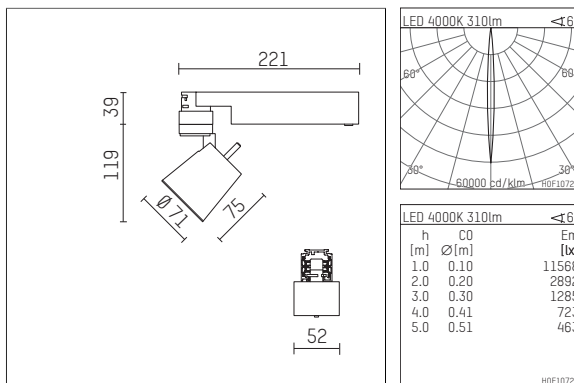

112 111 14 906 | silver

gin.o 1
spotlight
LED | 5 W 4000 K

- spotlight gin.o 1
- with 3 circuit universal adapter
- for Hoffmeister control.x tracks
- circuit selection is possible while adapter is inserted into the track
- passive thermo management
- with LED 360 lm
- colour temperature: 4000 K
- colour rendering index: CRI >80
- L90 / B10 (50.000h)
- SDCM < 2
- net luminous flux: 310 lm
- total load: 5 W
- luminous efficacy: 62,0 lm/W
- rotationsymmetrical light distribution, narrow spot
- beam angle: 6°
- LED power unit integrated in adapter, electronic (POTI), 220-240 V, 0/50/60 Hz
- amplitude dimming
- adapter with integrated potentiometer
- dimming range: 100-0,1 %
- housing of die cast aluminium
- adapter of fibreglass reinforced thermoplastic
- safety glass, clear
- length: 221 mm, width: 52 mm, height: 158 mm
- rotatable 360°, 90° tiltable
- weight: 0,98 kg
- protection rating: IP20
- protection class I
- 5 years Hoffmeister warranty
- Made in Germany
- maximum ambient temperature: 35 ° C
- certificates: manufactured according to DIN VDE 0711 / EN 60598, CE
- colour: silver
- 112 111 14 906

Additional optional accessory components

description accessory general	dimensions in mm	item number	pic.-No.
soft.shape lens for spotlights gin.a and gin.o size 1	∅: 54	104227	01
sculpture lens for spotlights gin.a and gin.o size 1	∅: 54	103428	02
prismatic glass for spotlights gin.a and gin.o size 1	∅: 54	104914	03
honeycomb louver for spotlights gin.a and gin.o size 1		103416	04
soft.spot lens for spotlights gin.a and gin.o size 1	∅: 54	103429	01