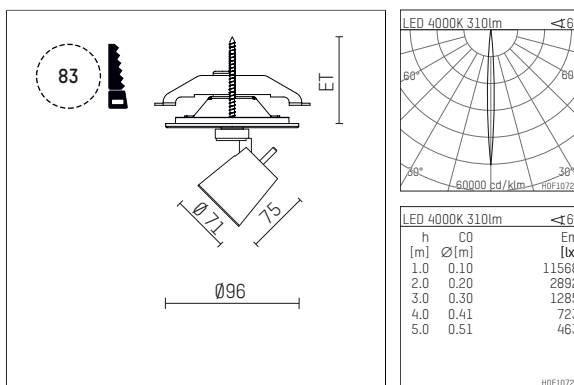

11211114 910-PA | white

gin.o 1
spotlight
LED | 5 W 4000 K

- spotlight gin.o 1
- with recessed mounting plate
- for recessed installation into wall or ceiling
- passive thermo management
- with LED 360 lm
- colour temperature: 4000 K
- colour rendering index: CRI >80
- L90 / B10 (50.000h)
- SDCM < 2
- net luminous flux: 310 lm
- total load: 5 W
- luminous efficacy: 62,0 lm/W
- rotationsymmetrical light distribution, narrow spot
- beam angle: 6 °
- with external LED power unit, electronic, 220-240 V, 0/50/60 Hz
- power supply: supply cord with plug connection 2x5x2,5 mm², length: 360 mm
- suitable for through wiring
- housing of die cast aluminium
- safety glass, clear
- ceiling plate of die cast aluminium
- diameter: 96 mm, recessing diameter: 83 mm
- recessing depth: 63 mm, ceiling thickness: 1-45 mm
- rotatable 360°, 90° tiltable
- weight: 1,1 kg
- protection rating: IP20
- protection class I
- 5 years Hoffmeister warranty
- Made in Germany
- maximum ambient temperature: 35 ° C
- certificates: manufactured according to DIN VDE 0711 / EN 60598, CE
- colour: white (RAL9016)
- 11211114 910-PA

Additional optional accessory components

description accessory general	dimensions in mm	item number	pic.-No.
soft.shape lens for spotlights gin.a and gin.o size 1	∅: 54	104227	01
sculpture lens for spotlights gin.a and gin.o size 1	∅: 54	103428	02
prismatic glass for spotlights gin.a and gin.o size 1	∅: 54	104914	03
honeycomb louver for spotlights gin.a and gin.o size 1		103416	04
soft.spot lens for spotlights gin.a and gin.o size 1	∅: 54	103429	01