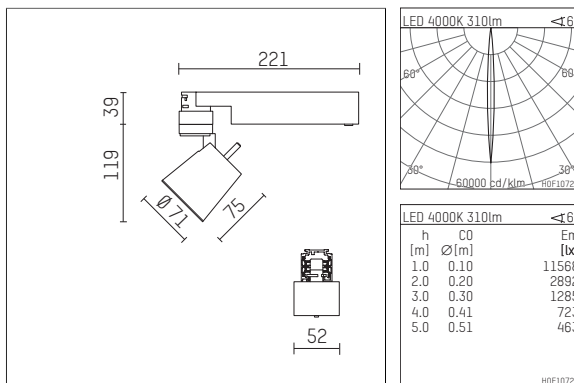

## 112 111 14 910 | white

gin.o 1  
spotlight  
LED | 5 W 4000 K

- spotlight gin.o 1
- with 3 circuit universal adapter
- for Hoffmeister control.x tracks
- circuit selection is possible while adapter is inserted into the track
- passive thermo management
- with LED 360 lm
- colour temperature: 4000 K
- colour rendering index: CRI >80
- L90 / B10 (50.000h)
- SDCM < 2
- net luminous flux: 310 lm
- total load: 5 W
- luminous efficacy: 62,0 lm/W
- rotationsymmetrical light distribution, narrow spot
- beam angle: 6°
- LED power unit integrated in adapter, electronic (POTI), 220-240 V, 0/50/60 Hz
- amplitude dimming
- adapter with integrated potentiometer
- dimming range: 100-0,1 %
- housing of die cast aluminium
- adapter of fibreglass reinforced thermoplastic
- safety glass, clear
- length: 221 mm, width: 52 mm, height: 158 mm
- rotatable 360°, 90° tiltable
- weight: 0,98 kg
- protection rating: IP20
- protection class I
- 5 years Hoffmeister warranty
- Made in Germany
- maximum ambient temperature: 35 °C
- certifies: manufactured according to DIN VDE 0711 / EN 60598, CE
- colour: white (RAL9016)
- 112 111 14 910

### Additional optional accessory components

description accessory general	dimensions in mm	item number	pic.-No.
soft.shape lens for spotlights gin.a and gin.o size 1	∅: 54	104227	01
sculpture lens for spotlights gin.a and gin.o size 1	∅: 54	103428	02
prismatic glass for spotlights gin.a and gin.o size 1	∅: 54	104914	03
honeycomb louver for spotlights gin.a and gin.o size 1		103416	04
soft.spot lens for spotlights gin.a and gin.o size 1	∅: 54	103429	01