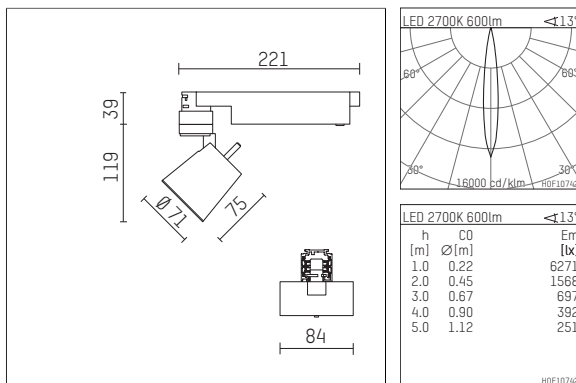

112 122 02 906 D | silver

gin.o 1
spotlight
LED | 10 W 2700 K

- spotlight gin.o 1
- with 3 circuit DALI adapter
- for Hoffmeister control.x tracks
- circuit selection is possible while adapter is inserted into the track
- passive thermo management
- with LED 700 lm
- colour temperature: 2700 K
- colour rendering index: CRI >90
- L90 / B10 (50.000h)
- SDCM < 2
- net luminous flux: 600 lm
- total load: 10 W
- luminous efficacy: 60,0 lm/W
- rotationsymmetrical light distribution, spot
- beam angle: 15 °
- LED power unit integrated in adapter, electronic (DALI), 220-240 V, 0/50/60 Hz
- amplitude dimming
- dimming range: 100-1 %
- housing of die cast aluminium
- adapter of fibreglass reinforced thermoplastic
- microprismatic filter with very high rate of light transmission
- length: 221 mm, width: 84 mm, height: 158 mm
- rotatable 360°, 90° tiltable
- weight: 0,98 kg
- protection rating: IP20
- protection class I
- 5 years Hoffmeister warranty
- Made in Germany
- maximum ambient temperature: 35 ° C
- certificates: manufactured according to DIN VDE 0711 / EN 60598, CE
- colour: silver
- 112 122 02 906 D

Additional optional accessory components

description accessory general	dimensions in mm	item number	pic.-No.
soft.shape lens for spotlights gin.a and gin.o size 1	∅: 54	104227	01
sculpture lens for spotlights gin.a and gin.o size 1	∅: 54	103428	02
prismatic glass for spotlights gin.a and gin.o size 1	∅: 54	104914	03
honeycomb louver for spotlights gin.a and gin.o size 1		103416	04
soft.spot lens for spotlights gin.a and gin.o size 1	∅: 54	103429	01