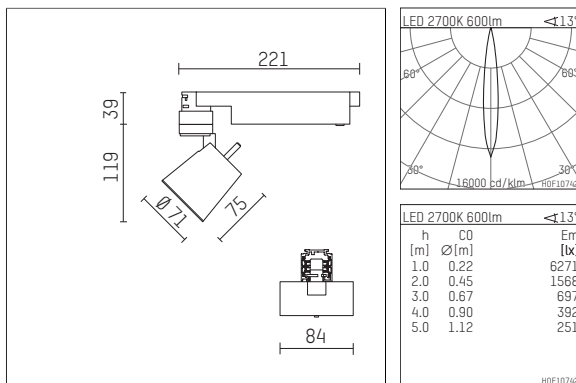

112 122 02 910 D | white

gin.o 1
spotlight
LED | 10 W 2700 K

- spotlight gin.o 1
- with 3 circuit DALI adapter
- for Hoffmeister control.x tracks
- circuit selection is possible while adapter is inserted into the track
- passive thermo management
- with LED 700 lm
- colour temperature: 2700 K
- colour rendering index: CRI >90
- L90 / B10 (50.000h)
- SDCM < 2
- net luminous flux: 600 lm
- total load: 10 W
- luminous efficacy: 60,0 lm/W
- rotationsymmetrical light distribution, spot
- beam angle: 15 °
- LED power unit integrated in adapter, electronic (DALI), 220-240 V, 0/50/60 Hz
- amplitude dimming
- dimming range: 100-1 %
- housing of die cast aluminium
- adapter of fibreglass reinforced thermoplastic
- microprismatic filter with very high rate of light transmission
- length: 221 mm, width: 84 mm, height: 158 mm
- rotatable 360°, 90° tiltable
- weight: 0,98 kg
- protection rating: IP20
- protection class I
- 5 years Hoffmeister warranty
- Made in Germany
- maximum ambient temperature: 35 ° C
- certificates: manufactured according to DIN VDE 0711 / EN 60598, CE
- colour: white (RAL9016)
- 112 122 02 910 D

Additional optional accessory components

description accessory general	dimensions in mm	item number	pic.-No.
soft.shape lens for spotlights gin.a and gin.o size 1	∅: 54	104227	01
sculpture lens for spotlights gin.a and gin.o size 1	∅: 54	103428	02
prismatic glass for spotlights gin.a and gin.o size 1	∅: 54	104914	03
honeycomb louver for spotlights gin.a and gin.o size 1		103416	04
soft.spot lens for spotlights gin.a and gin.o size 1	∅: 54	103429	01